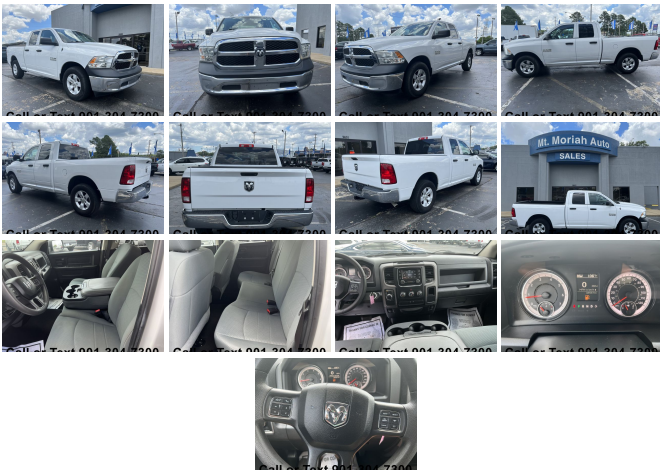

Specifications:

Year:	2018
VIN:	1C6RR6FGXJS219274
Make:	Ram
Stock:	BT45353
Model/Trim:	1500 Tradesman
Condition:	Pre-Owned
Body:	Pickup Truck
Exterior:	Bright White Clearcoat
Engine:	ENGINE: 3.6L V6 24V VVT
Interior:	Gray
Mileage:	38,570
Drivetrain:	Rear Wheel Drive
Economy:	City 17 / Highway 25

Call 901.../304///7300 for informaton. Financing available with approved credit. Vehicle can be seen at the Mt. Moriah Truck Center, 2601 South Mendenhall, east of Scottsway, directly across from MPD Substation.

ASK FOR THE TRUCK CENTER!!!

Please ask for the Truck Center @ Mt Moriah Auto Sales