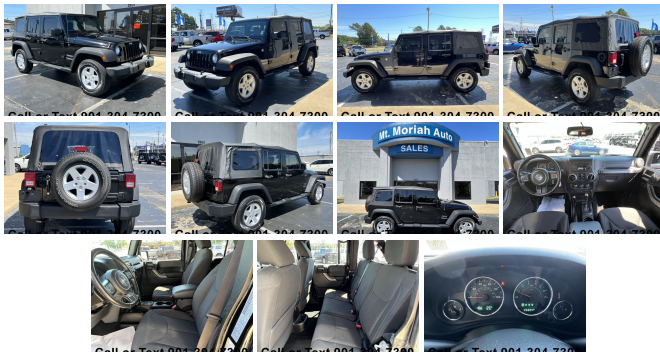

2017 Jeep Wrangler Unlimited Sport

TRUCK CENTER INVENTORY 901-304-7300 2601 SOUTH MENDENHALL 9013152155

View this car on our website at mtmoriahautos.com/7107027/ebrochure

Our Price **\$33,788**

Specifications:

Year:	2017
VIN:	1C4BJWDG3HL511583
Make:	Jeep
Stock:	BT45737
Model/Trim:	Wrangler Unlimited Sport
Condition:	Pre-Owned
Body:	SUV
Exterior:	Black Clearcoat
Engine:	ENGINE: 3.6L V6 24V VVT
Interior:	Black
Mileage:	25,793
Drivetrain:	4 Wheel Drive
Economy:	City 16 / Highway 20

ASK FOR THE TRUCK CENTER!!!

Please ask for the Truck Center @ Mt Moriah Auto Sales

Vehicle History Report : as Of 01/28/2023

CARFAX

Snapshot

2017 JEEP WRANGLER UNLIMITED SPORT

Accident reported

7 Service history records