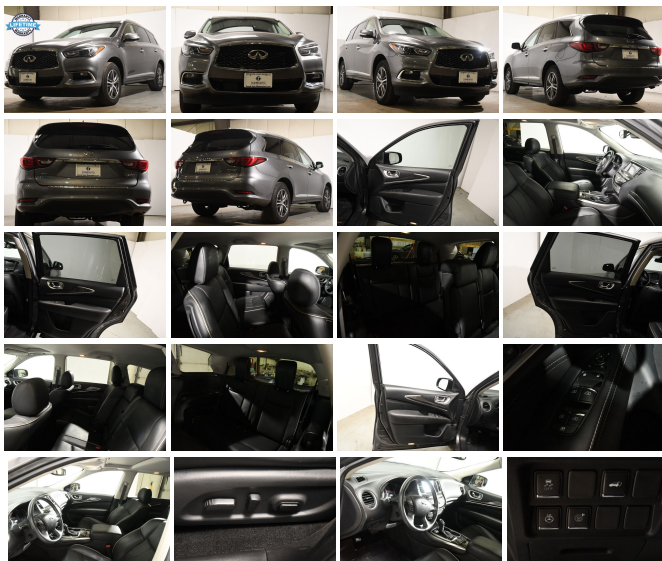

2019 INFINITI QX60 LUXE

Sound Auto Wholesalers - - View this car on our website at soundautowholesalers.com/7106700/ebrochure