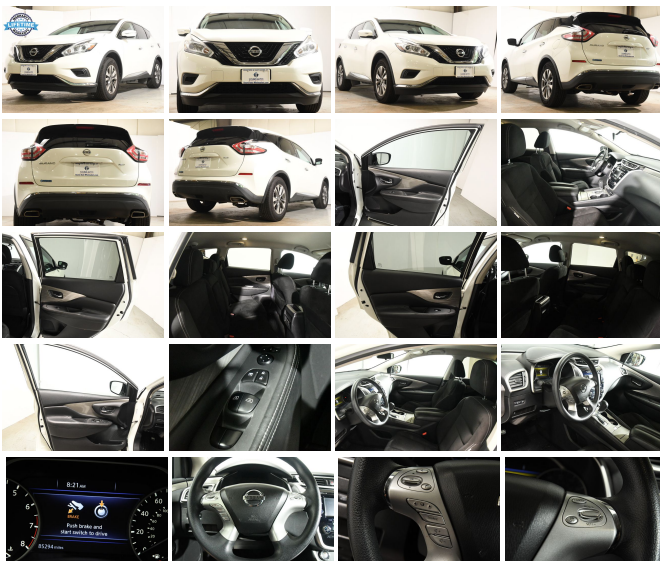

2015 Nissan Murano S Free Lifetime Warranty

Sound Auto Wholesalers - - View this car on our website at soundautowholesalers.com/7106545/ebrochure