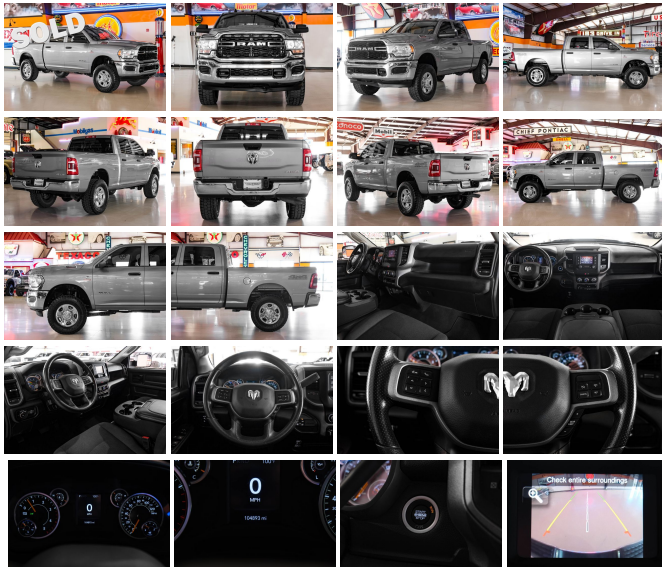

Our Price **$44,999**

Specifications:

Year: 2020
VIN: 3C6UR5CL4LG230724
Make: Ram
Stock: 230724
Model/Trim: 2500 Tradesman
Condition: Pre-Owned
Body: Pickup Truck
Exterior: Billet Silver Metallic Clearcoat
Engine: ENGINE: 6.7L I6 CUMMINS TURBO DIESEL
Interior: Black
Mileage: 104,893
Drivetrain: 4 Wheel Drive

2020 Ram 2500 Tradesman

2020 Ram 2500 Tradesman with a 6.7L I6 Cummins Turbo Diesel engine and an automatic transmission. Clean CARFAX, 1-owner vehicle and no accidents reported!

Truly a truck of the future, this 2020 Ram 2500 blends style, sophistication and strength in an effortlessly sleek shell. Boasting impressive towing and payload numbers, it's no wonder heavy duty truck owners are madly in love with the capability this truck brings to the table. Whatever the job, your last worry will be whether your truck can handle the job. With that strength comes an endlessly reliable and durable frame, necessary when the elements get to working on your truck. It's fortunate then that while the outside of your truck stands pat, the interior offers luxury and comfort one might expect from a limo. Modern tech and utility put a nice bow on a truck that feels like a Christmas present every time you get behind the wheel. Features include: bright chrome wheels, all-terrain tires, chrome bumpers, chrome grille, spray-in bedliner, Gooseneck hitch kit, deep tinted glass, trailer brake controller, rearview park assist camera, active noise control system, push to start, premium cloth seats, Uconnect radio system, Bluetooth connectivity, steering wheel mounted cruise control and LOTS more!

READY for work and play! Give us a call today!

Can't make it in? We offer shipping all over the United States. Ask your salesperson for shipping quotes.