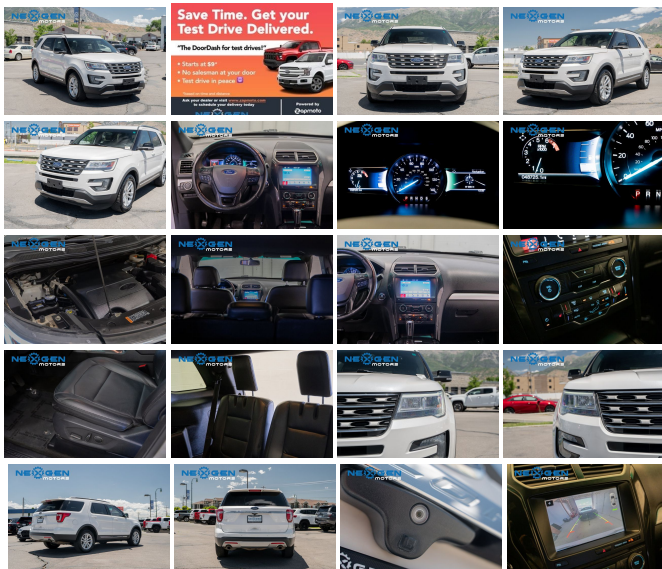

2017 Ford Explorer XLT

View this car on our website at nexgenmotorsutah.com/7106275/ebrochure

Our Price **\$21,000**

Specifications:

Year:	2017
VIN:	1FM5K7D83HGA43500
Make:	Ford
Stock:	044945A
Model/Trim:	Explorer XLT
Condition:	Pre-Owned
Body:	SUV
Exterior:	White
Engine:	ENGINE: 3.5L TI-VCT V6
Interior:	Black Cloth
Mileage:	48,700
Drivetrain:	Front Wheel Drive
Economy:	City 17 / Highway 24