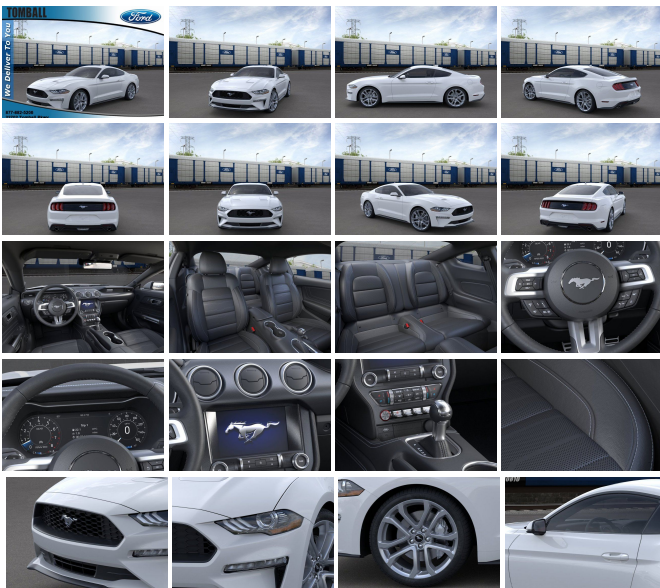

"Purchasing the perfect vehicle couldn't be easier! Make the right choice with this reliable 2022 Ford Mustang. Tire Specific Low Tire Pressure Warning, Side Impact Beams, Rear Parking Sensors, Outboard Front Lap And Shoulder Safety Belts -inc: Pretensioners, Mykey System -inc: Top Speed Limiter, Audio Volume Limiter, Early Low Fuel Warning, Programmable Sound Chimes and Beltminder w/Audio Mute.*Fully-Loaded with Additional Options*EQUIPMENT GROUP 201A -inc: Premier Trim w/Color Accent Group, accent stitched center console lid, wrapped knee bolsters w/accent stitch, shifter boot, unique color-accented door trim and wrapped center console w/accent stitch, Premium Floor Mats w/Accent Stitch, Angled Brush Aluminum Instrument Panel, Ford Safe & Smart Package, Voice-Activated Touch-Screen Navigation System, pinch-to-zoom capability, SiriusXM Traffic and Travel Link w/a 5-year prepaid subscription, SiriusXM Traffic and Travel Link services is not available in AK or HI, After your trial period ends, Sirius XM audio and data services each require a subscription sold separately, or as a package, by SiriusXM Radio Inc, See SiriusXM customer agreement for complete terms at www.siriusxm.com, All fees and programming subject to change, Adaptive Cruise Control, 12" LCD Digital Instrument Cluster w/MyColor, Heated Steering Wheel, Universal Garage Door Opener (UGDO), Memory Driver Seat, Mirrors & Ambient Lighting, 3 settings, I, TRANSMISSION: 10-SPEED SELECTSHIFT AUTOMATIC -inc: 3.15 Limited Slip Rear Axle Ratio, Leather-Wrapped Shift Knob, RADIO: B&O SOUND SYSTEM BY BANG & OLUFSEN -inc: subwoofer in-trunk, CD player and 12-speakers, HD Radio, OXFORD WHITE, MINI SPARE WHEEL & TIRE, FRONT LICENSE PLATE BRACKET -inc: Standard in states where required by law, EQUIPMENT GROUP 201A -inc: Premier Trim w/Color Accent Group, accent stitched center console lid, wrapped knee bolsters w/accent stitch, shifter boot, unique color-accented door trim and wrapped center console w/accent stitch, Premium Floor Mats w/Accent Stitch, Angled Brush Aluminum Instrument Panel, Ford Safe & Smart Package, Voice-