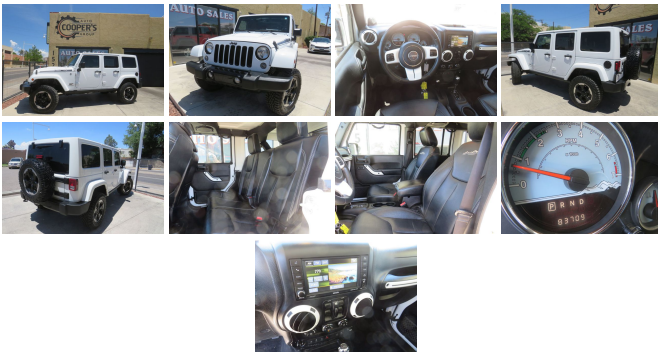

2014 Jeep Wrangler Unlimited Polar Edition

View this car on our website at coopersautogroup.com/7105644/ebrochure

Our Price **\$32,991**

Specifications:

Year:	2014
VIN:	1C4BJWEG8EL180929
Make:	Jeep
Stock:	P180929
Model/Trim:	Wrangler Unlimited Polar Edition
Condition:	Pre-Owned
Body:	SUV
Exterior:	WHITE
Engine:	ENGINE: 3.6L V6 24V VVT
Interior:	BLACK
Mileage:	83,168
Drivetrain:	4 Wheel Drive
Economy:	City 16 / Highway 20

Our Location :

2014 Jeep Wrangler Unlimited Polar Edition

Coopers Auto Group LLC - 505-933-7993 - View this car on our website at coopersautogroup.com/7105644/ebrochure

Installed Options

Interior

- 2 12V DC Power Outlets- 2 12V DC Power Outlets and 1 120V AC Power Outlet
- 2 Seatback Storage Pockets
- 4-Way Passenger Seat -inc: Manual Recline and Fore/Aft Movement
- 6-Way Driver Seat -inc: Manual Recline, Height Adjustment and Fore/Aft Movement
- 60-40 Folding Split-Bench Front Facing Fold Forward Seatback Cloth Rear Seat
- Analog Appearance- Carpet Floor Trim, Carpet And Rubber Mat
- Cloth Bucket Front Seats w/Cloth Back Material - Compass
- Cruise Control w/Steering Wheel Controls- Day-Night Auto-Dimming Rearview Mirror
- Delayed Accessory Power- Driver And Passenger Visor Vanity Mirrors
- Fade-To-Off Interior Lighting- Front Center Armrest w/Storage- Front Cupholder
- Front Map Lights- Full Carpet Floor Covering
- Full Floor Console w/Locking Storage, 2 12V DC Power Outlets and 1 120V AC Power Outlet
- Gauges -inc: Speedometer, Odometer, Engine Coolant Temp, Tachometer, Trip Odometer and Trip Computer
- Heated Front Seats
- Instrument Panel Bin, Dashboard Storage, Driver And Passenger Door Bins
- Interior Trim -inc: Deluxe Sound Insulation- Leather Steering Wheel- Locking Glove Box
- MOPAR Slush Mats