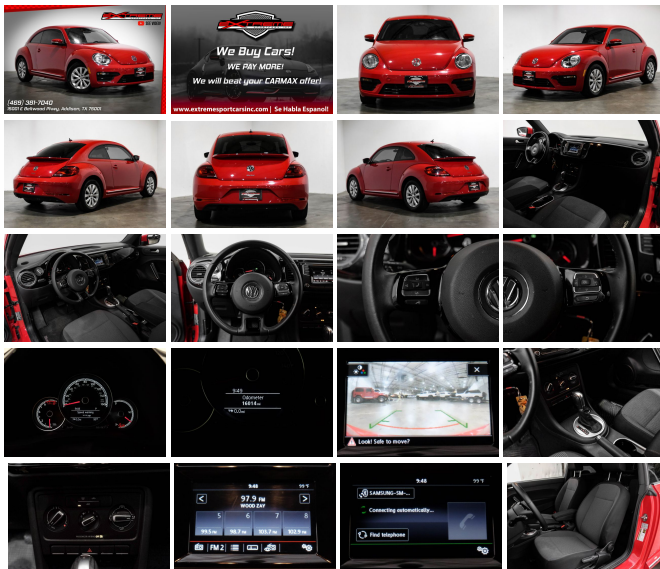

2019 Volkswagen Beetle S

View this car on our website at extremesportscars.com/7105238/ebrochure

Our Price **\$28,990**

Retail Value ~~\$29,990~~

Specifications:

Year:	2019
VIN:	3VWFD7AT7KM719226
Make:	Volkswagen
Model/Trim:	Beetle S
Condition:	Pre-Owned
Body:	Coupe
Exterior:	-
Engine:	Engine: 2.0L TSI 174 HP DOHC 16V Turbo 4-Cylinder -inc: direct injection
Interior:	- Cloth
Mileage:	15,973
Drivetrain:	Front Wheel Drive
Economy:	City 26 / Highway 33

2019 Volkswagen Beetle S

Extreme Sportcars Inc - 469-381-7040 - View this car on our website at extremesportscars.com/7105238/ebrochure

Vehicle History Report : as Of 07/06/2022

CARFAX

Snapshot

**2019 VOLKSWAGEN BEETLE S/FINAL EDT
SE/SEL**

Minor to moderate damage

Regular oil
changes

CARFAX 1-Owner
vehicle

Personal
vehicle

15,973 Last reported odometer
reading

FREE CARFAX Report

See the full CARFAX Report for additional information

*carfax Snapshot is a reflection of available information on the date the report was pulled. carfax is constantly being updated with new information and is subject to change at any time.

Exterior

- Aero-Composite Halogen Daytime Running Headlamps
- Body-Colored Bodyside Moldings and Chrome Bodyside Insert
- Body-Colored Door Handles- Body-Colored Front Bumper
- Body-Colored Power Heated Side Mirrors w/Manual Folding and Turn Signal Indicator
- Body-Colored Rear Bumper- Chrome Side Windows Trim- Clearcoat Paint
- Compact Spare Tire Mounted Inside Under Cargo- Fixed Rear Window w/Defroster
- Fully Galvanized Steel Panels- Liftgate Rear Cargo Access- Light Tinted Glass
- Lip Spoiler- Steel Spare Wheel- Tailgate/Rear Door Lock Included w/Power Door Locks
- Tires: 16" AS- Variable Intermittent Wipers- Wheels w/Silver Accents
- Wheels: 16" 10-Spoke Alloy