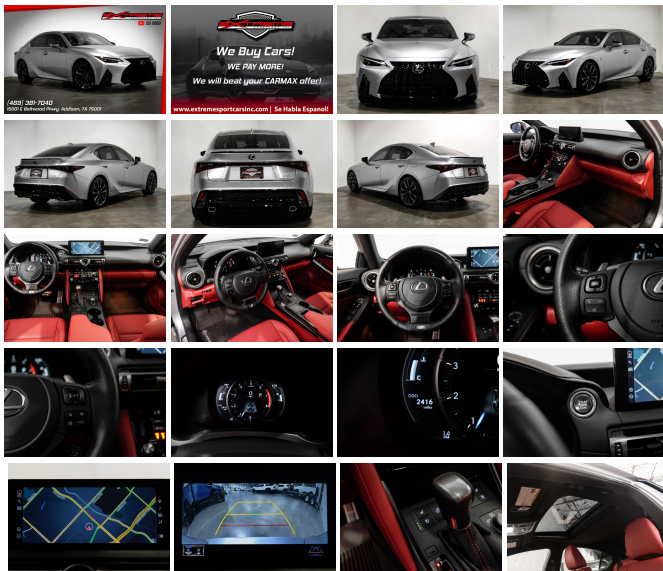

2022 Lexus IS 350 F SPORT

View this car on our website at extremesportscars.com/7105152/ebrochure

Our Price **\$54,990**

Retail Value **\$55,990**

Specifications:

Year:	2022
VIN:	JTHGZ1B20N5049300
Make:	Lexus
Model/Trim:	IS 350 F SPORT
Condition:	Pre-Owned
Body:	Sedan
Exterior:	-
Engine:	Engine: 3.5L V6 DOHC 24V Dual VVT-i
Interior:	-
Mileage:	2,414
Drivetrain:	Rear Wheel Drive
Economy:	City 20 / Highway 28

Exterior

- Auto On/Off Projector Beam Led Low/High Beam Daytime Running Auto High-Beam Headlamps w/Delay-Off
- Black Grille- Body-Colored Door Handles- Body-Colored Front Bumper
- Body-Colored Power Heated Side Mirrors w/Driver Auto Dimming, Manual Folding and Turn Signal Indicator
- Body-Colored Rear Bumper w/Black Rub Strip/Fascia Accent
- Chrome Side Windows Trim and Black Front Windshield Trim - Clearcoat Paint
- Compact Spare Tire Mounted Inside Under Cargo- Fixed Rear Window w/Defroster
- Front Fog Lamps- Fully Galvanized Steel Panels- Headlights-Automatic Highbeams
- LED Brakelights- Light Tinted Glass- Lip Spoiler- Perimeter/Approach Lights
- Speed Sensitive Rain Detecting Variable Intermittent Wipers- Steel Spare Wheel
- Tailgate/Rear Door Lock Included w/Power Door Locks
- Tires: 235/40R19 Front & 265/35R19 Rear Summer- Trunk Rear Cargo Access
- Wheels: 19" x 8.5J" Front & 19" x 9.5J" Rear