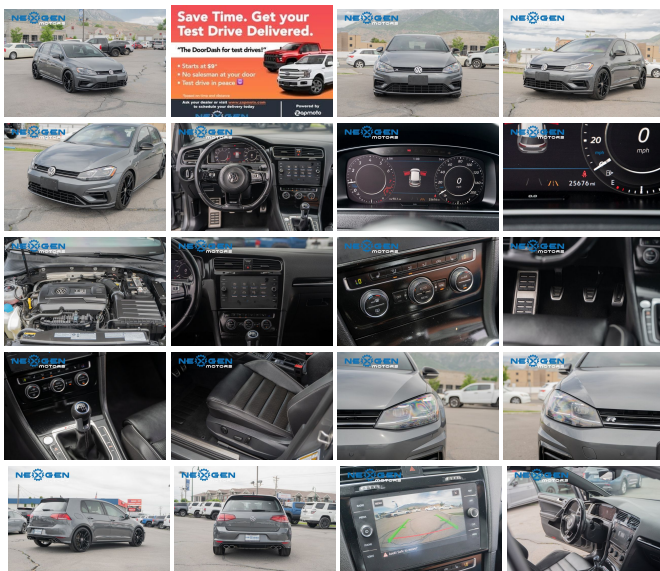

2019 Volkswagen Golf R DCC & Navigation 4Motion

View this car on our website at nexgenmotorsutah.com/7105029/ebrochure

Our Price **\$34,000**

Specifications:

Year:	2019
VIN:	WVWVA7AU6KW159462
Make:	Volkswagen
Stock:	159462
Model/Trim:	Golf R DCC & Navigation 4Motion
Condition:	Pre-Owned
Body:	Sedan
Exterior:	Gray
Engine:	Engine: 2.0L TSI DOHC 16V Turbocharged 4-Cylinder -inc: direct fuel injection
Interior:	Black Leather
Mileage:	25,668
Drivetrain:	All Wheel Drive
Economy:	City 21 / Highway 29

- Power 1st Row Windows w/Front And Rear 1-Touch Up/Down - Delayed Accessory Power
- Power Door Locks w/Autolock Feature- Systems Monitor
- Redundant Digital Speedometer- Trip Computer- Outside Temp Gauge
- Digital Appearance- Seats w/Leatherette Back Material
- Manual Anti-Whiplash Adjustable Front Head Restraints and Manual Adjustable Rear Head Restraints
- Front Center Armrest and Rear Center Armrest w/Pass-Thru w/Storage
- 2 Seatback Storage Pockets- Perimeter Alarm- Engine Immobilizer
- 3 12V DC Power Outlets- Air Filtration

Exterior

- Rocker Panel Extensions- Black Side Windows Trim and Black Front Windshield Trim
- Body-Colored Door Handles
- Black Power Heated Side Mirrors w/Manual Folding and Turn Signal Indicator
- Fixed Rear Window w/Fixed Interval Wiper and Defroster - Light Tinted Glass
- Speed Sensitive Rain Detecting Variable Intermittent Wipers w/Heated Jets
- Fully Galvanized Steel Panels- Lip Spoiler- Black Grille- Liftgate Rear Cargo Access
- Tailgate/Rear Door Lock Included w/Power Door Locks
- Auto On/Off Projector Beam Led Low/High Beam Daytime Running Auto-Leveling Directionally Adaptive Auto High-Beam Headlamps w/Washer and Delay-Off
- Cornering Lights- LED Brakelights- Headlights-Automatic Highbeams
- Body-Colored Rear Bumper- Body-Colored Front Bumper- Clearcoat Paint
- Tire Mobility Kit- Wheels w/Locks- Tires: 19" Summer Performance
- Wheels: 19" 2-Tone Machined Alloy