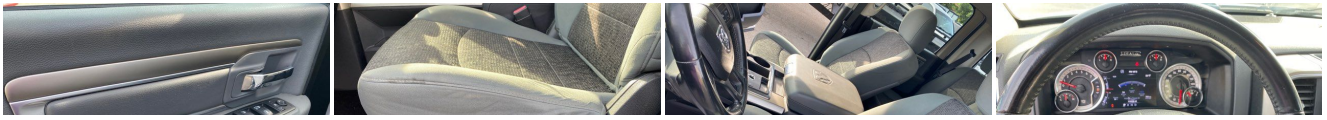

2013 Ram 1500 SLT

Our Price \$19,900

View this vehicle on our website at globalmotorsusa.com

678-971-1854

2200 Browns Bridge Rd. , Gainesville, GA 30501

Photos
Details
Contact

Specifications:

Year:	2013
VIN:	1C6RR6LT1DS627183
Make:	Ram
Model/Trim:	1500 SLT
Condition:	Pre-Owned
Body:	Pickup Truck
Exterior:	Bright White
Engine:	5.7L V8 HEMI MULTI-DISPLACEMENT VVT ENGINE
Interior:	Black/Diesel Gray Interior
Mileage:	114,438
Drivetrain:	Rear Wheel Drive

Vehicle Description

Installed Options

Interior

- 10-way pwr driver seat- 115V aux pwr outlet- 12V aux pwr outlet
- 60/40 split-fold rear bench seat - Cloth 40/20/40 premium bench seat
- Front/rear floor mats- Leather-wrapped steering wheel
- Passenger side visor vanity mirror- Pwr door locks
- Pwr front windows w/1-touch up/down- Pwr lumbar- Remote keyless entry w/All-Secure
- Steering wheel audio controls- 2nd row in-floor storage bins- Air conditioning
- Assist handles- Carpeted floor covering- Chrome accent shift knob
- Color-keyed instrument panel bezel- Column-mounted shifter
- Electroluminescent instrument cluster -inc: temp & compass gauge, trip computer, vehicle info center
- Floor tunnel insulation- Fold-flat load floor storage- Front armrest w/(3) cupholders
- Front center seat storage cushion - Overhead console
- Premium vinyl door trim w/map pocket - Pwr accessory delay- Rear dome lamp
- Rear under seat storage compartment- Rearview mirror w/microphone
- Sentry Key theft deterrent system - Speed control- Storage tray- Tilt steering column