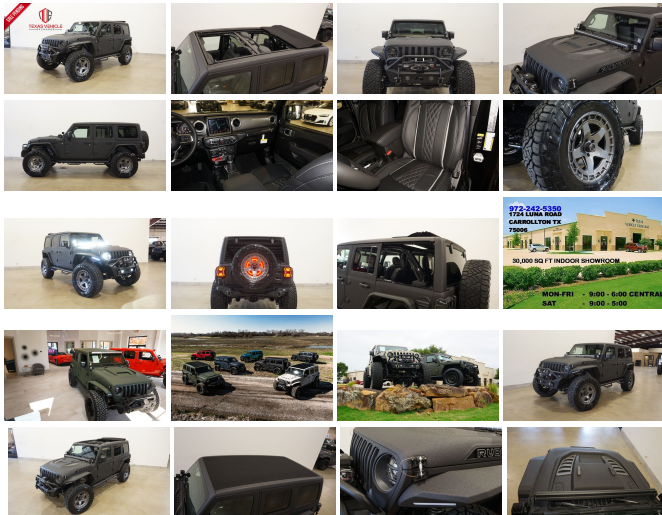

2022 Jeep Wrangler Unlimited Rubicon 4X4 SKY TOP,DUPONT KEVLAR,LIFT,LED'S

View this car on our website at tveauto.com/7104907/ebrochure

Our Price **\$95,900**

Specifications:

Year:	2022
VIN:	1C4HJXFG3NW186747
Make:	Jeep
Stock:	186747
Model/Trim:	Wrangler Unlimited Rubicon 4X4 SKY TOP,DUPONT KEVLAR,LIFT,LED'S
Condition:	Pre-Owned
Body:	SUV
Exterior:	Black
Engine:	ENGINE: 3.6L V6 24V VVT ETORQUE UPG I
Interior:	Black Leather
Transmission:	TRANSMISSION: 8-SPEED AUTOMATIC (850RE)
Mileage:	50
Drivetrain:	4 Wheel Drive
Economy:	City 17 / Highway 23

NATION WIDE FINANCING

SUBMIT CREDIT APP [WWW.TVEAUTO.COM](https://www.tveauto.com)

OR CALL 972-242-5350

"RAPTOR BLACK EDITION"

CUSTOM BUILT **KEVLAR** 2022 JEEP
WRANGLER JL UNLIMITED RUBICON 4X4
WITH 25R PACKAGE