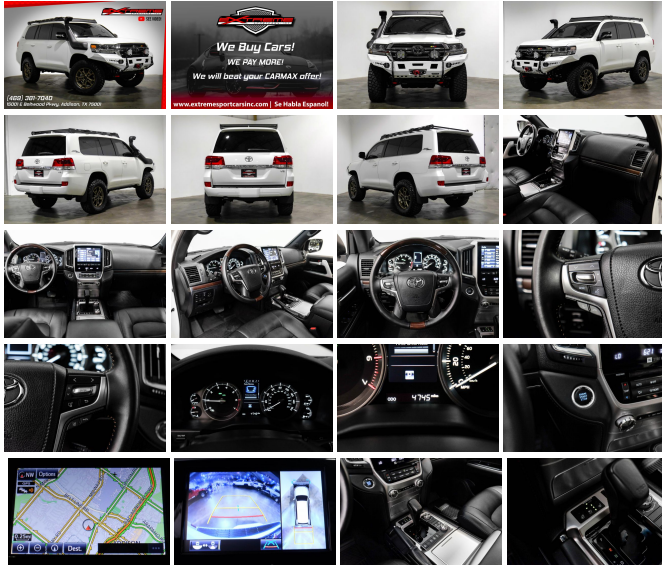

Our Price **\$129,990**

Retail Value **\$13,099,028**

Specifications:

Year: 2021
VIN: JTMCY7AJ6M4096897
Make: Toyota
Model/Trim: Land Cruiser Heritage Edition CUSTOM LIFTED
Condition: Pre-Owned
Body: SUV
Exterior: Blizzard Pearl
Engine: Engine: 5.7L V8 DOHC 32V w/Dual VVT-i
Interior: Black Leather
Mileage: 4,740
Drivetrain: 4 Wheel Drive
Economy: City 13 / Highway 17

2021 Toyota Land Cruiser Heritage Edition

EXTERIOR: BLIZZARD PEARL

INTERIOR: BLACK

1 OWNER

CLEAN CARFAX

2 KEYS

- Dobinson suspension
- Dobinson strut top
- Dobinson upper control arm
- Dobinson rear panhard rod
- Prinsu roof rack
- Prinsun ridge line handles
- Arb snorkel
- Amp custom steps
- Superior 40mm diff drop kit
- Superior sway bar lil front and rear
- Bf Goodrich 35x12.5x18
- Warn wireless VR Evo winch
- Rigid fog light
- Arb ski plate custom black
- Lo 200 full replacement modular front bumper
- Custom match bumper paint
- Trotted body spacer
- Baja Lp9 pro off road lights
- Arb recovery point
- Ultra hook factor 55
- Spider track wheels spacers
- Trd shifter black

WELL MAINTAINED

AND MUCH MORE!!!!!!!!!!!!!!!!!!!!!!!!!!!!!!!!!!!!

Vehicle History Report : as Of 07/06/2022

Snapshot

2021 TOYOTA LAND CRUISER VX-R/HERITAG

- No accidents or damage reported to CARFAX
- 3** Service history records
- 1** CARFAX 1-Owner vehicle
- Personal vehicle
- Last owned in Texas
- 4,740** Last reported odometer reading