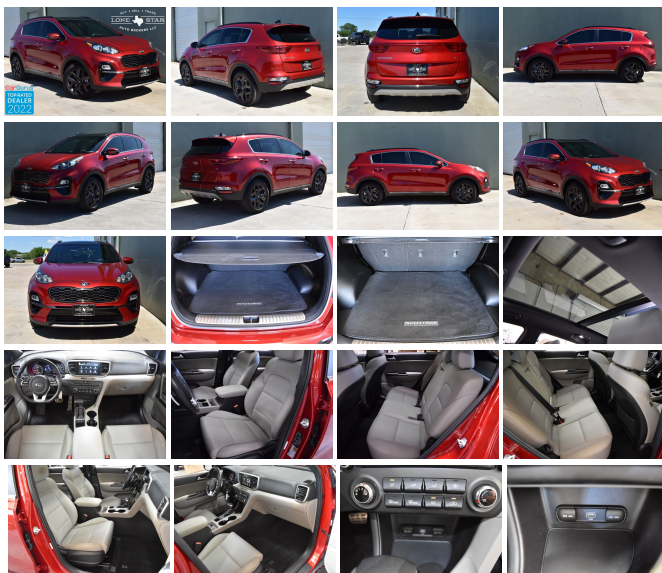

2020 Kia Sportage S

View this car on our website at lonestarauto brokers.com/7104824/ebrochure

Our Price **\$27,990**

Specifications:

Year:	2020
VIN:	KNDP63AC7L7753379
Make:	Kia
Stock:	753379
Model/Trim:	Sportage S
Condition:	Pre-Owned
Body:	SUV
Exterior:	Hyper Red
Engine:	Engine: 2.4L GDI DOHC 16V I4 -inc: dual CVT
Interior:	Gray Leather
Mileage:	39,105
Drivetrain:	Front Wheel Drive
Economy:	City 23 / Highway 30

Exterior

- Auto On/Off Projector Beam Halogen Daytime Running Auto High-Beam Headlamps w/Delay-Off
- Black Wheel Well Trim- Body-Colored Door Handles
- Body-Colored Front Bumper w/Metal-Look Bumper Insert
- Body-Colored Power Heated Side Mirrors w/Power Folding and Turn Signal Indicator
- Body-Colored Rear Bumper w/Black Rub Strip/Fascia Accent and Metal-Look Bumper Insert
- Chrome Side Windows Trim and Black Front Windshield Trim - Clearcoat Paint
- Dark Chrome Grille- Deep Tinted Glass
- Fixed Rear Window w/Fixed Interval Wiper, Heated Wiper Park and Defroster
- Front Fog Lamps- Front Windshield -inc: Sun Visor Strip- Fully Galvanized Steel Panels
- Headlights-Automatic Highbeams- Liftgate Rear Cargo Access- Lip Spoiler
- Roof Rack Rails Only- Tailgate/Rear Door Lock Included w/Power Door Locks
- Tire Mobility Kit- Tires: P225/55R18- Variable Intermittent Wipers
- Wheels: 18" Gray Alloy