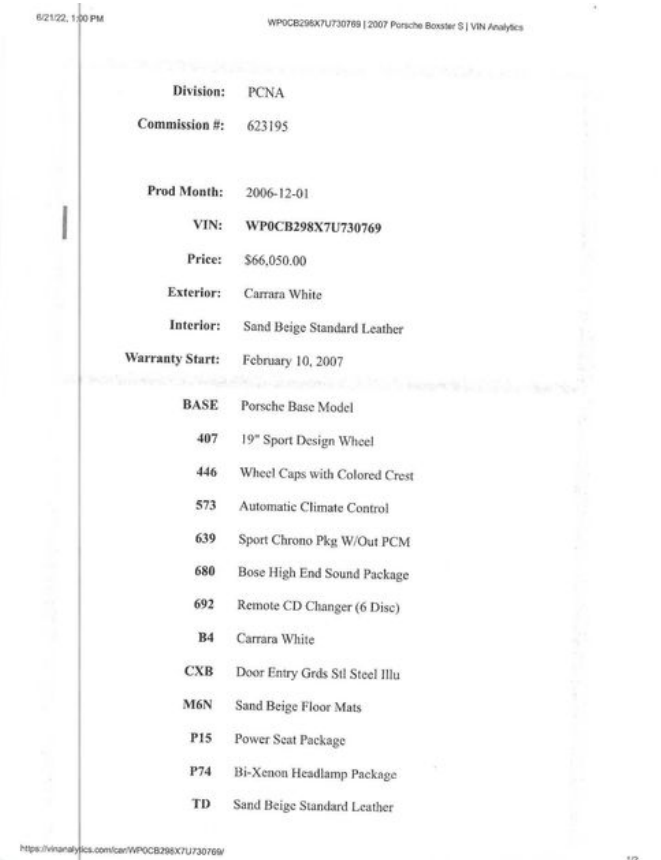

2007 Porsche Boxster S

View this car on our website at worldclassmotorcarsstl.com/7104808/ebrochure

Our Price **\$0**

Specifications:

Year:	2007
VIN:	WP0CB298X7U730769
Make:	Porsche
Model/Trim:	Boxster S
Condition:	Pre-Owned
Body:	Convertible
Exterior:	Carrara White
Engine:	3.4L DOHC SMFI horizontally-opposed 24-valve 6-cyl engine
Interior:	Sand Beige Leather
Transmission:	6-SPEED MANUAL TRANSMISSION
Mileage:	50,602
Drivetrain:	Rear Wheel Drive
Economy:	City 18 / Highway 27