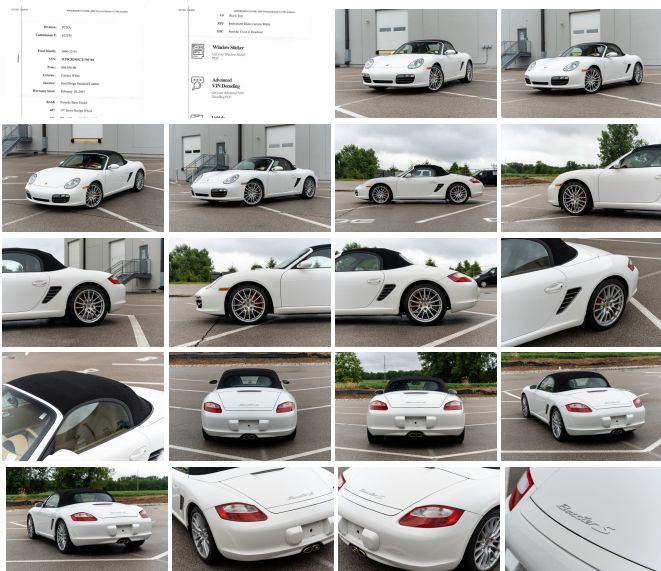

2007 Porsche Boxster S

View this car on our website at worldclassmotorcarsstl.com/7104808/ebrochure

Our Price **\$0**

Specifications:

Year:	2007
VIN:	WP0CB298X7U730769
Make:	Porsche
Model/Trim:	Boxster S
Condition:	Pre-Owned
Body:	Convertible
Exterior:	Carrara White
Engine:	3.4L DOHC SMFI horizontally-opposed 24-valve 6-cyl engine
Interior:	Sand Beige Leather
Transmission:	6-SPEED MANUAL TRANSMISSION
Mileage:	50,602
Drivetrain:	Rear Wheel Drive
Economy:	City 18 / Highway 27