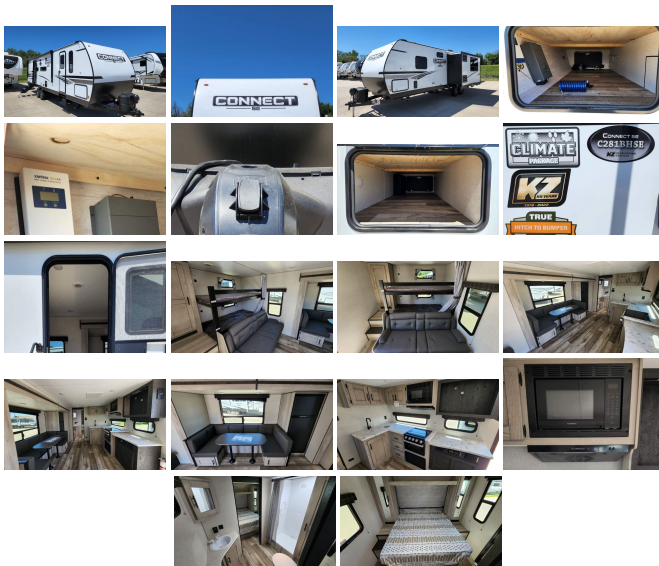

2022 KZ Connect 281BHSE Bunkhouse Travel trailer

SALES DEPARTMENT 701-663-0050

View this car on our website at riverwoodrvs.com/7104270/ebrochure

Website Price **\$37,537**

Market Price **\$56,794**

Specifications:

Year: 2022
VIN: 0923
Make: KZ
Stock: 6178
Model/Trim: Connect 281BHSE Bunkhouse Travel trailer
Condition: New
Type: Travel Trailer
Exterior: White

UVW (Unloaded Vehicle Weight)* 6,110
Dry Hitch Weight* 860
Dry Axle Weight* 5,250
CCC (Cargo Carrying Capacity) 1,890
GVWR 8,000
Interior Height 78"
Exterior Height (with A/C) 10' 10"
Exterior Width 96"
Exterior Length** 34' 1"
Refrigerator (Cubic Feet) 10
Water Heater Cap. (Gal. G/E w/DSI) 6
Fresh Water Cap. (Gal.) 45
Waste Water Cap. (Gal.) 32
Gray Water Cap. (Gal.) 32
LP Gas Cap. (Lbs.) 40
Furnace BTUs (1,000s) 30
Tire Size 15"
Awning 20'

2022 KZ Connect 281BHSE Bunkhouse Travel trailer

Riverwood RV - 701-663-0050 - View this car on our website at riverwoodrvs.com/7104270/ebrochure

Our Location :

2022 KZ Connect 281BHSE Bunkhouse Travel trailer
Riverwood RV - 701-663-0050 - View this car on our website at riverwoodrvs.com/7104270/ebrochure