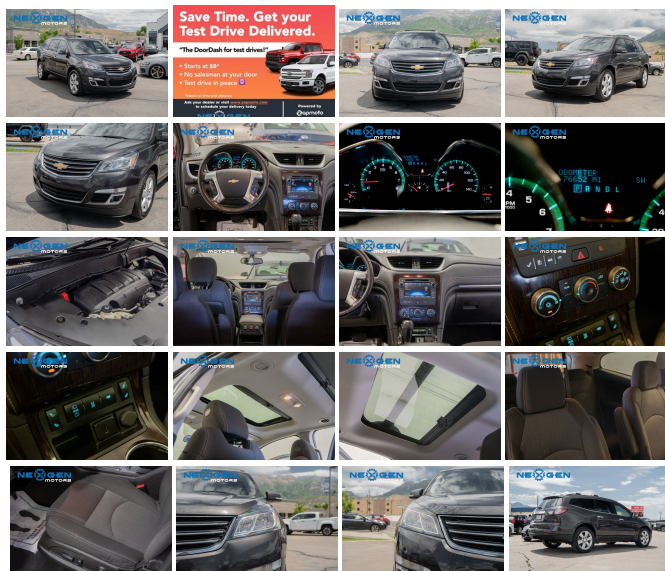

2017 Chevrolet Traverse LT

View this car on our website at nexgenmotorsutah.com/7104222/ebrochure

Our Price **\$17,500**

Specifications:

Year:	2017
VIN:	1GNKVGKD9HJ196505
Make:	Chevrolet
Stock:	196505
Model/Trim:	Traverse LT
Condition:	Pre-Owned
Body:	SUV
Exterior:	Tungsten Metallic
Engine:	ENGINE, 3.6L SIDI V6
Interior:	Black Cloth
Mileage:	76,312
Drivetrain:	All Wheel Drive
Economy:	City 15 / Highway 22

- Windows, power with driver Express-Down
- Door locks, power programmable with lockout protection
- Remote Keyless Entry, programmable with 2 transmitters, panic button and extended range
- Remote vehicle start with extended range Remote Keyless Entry

Exterior

- Liftgate, rear manual- Door handles, chrome- Wiper, rear intermittent with washer
- Wipers, front intermittent with washers
- Mirrors, outside heated power-adjustable, body-color, manual-folding with integrated turn signal indicators
- Glass, Solar-Ray deep-tinted (all windows except light-tinted glass on windshield and driver and front passenger side glass)
- Fog lamps, front- Headlamp control, automatic on and off
- Headlamps, dual cavity, halogen- Moldings, body-color bodyside- Spoiler, rear
- Roof rail moldings- Wheel, 17" (43.2 cm) compact steel spare wheel and tire
- Tires, P255/65R18 all-season, blackwall
- Wheels, 4 - 18" X 7.5" (45.7 cm x 19.1 cm) machined aluminum