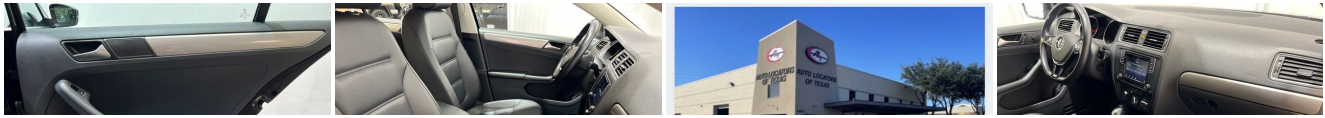

Specifications:

Year:	2017
VIN:	3VWDB7AJXHM247849
Make:	Volkswagen
Stock:	3976
Model/Trim:	Jetta 1.4T SE
Condition:	Pre-Owned
Body:	Sedan
Exterior:	Black
Engine:	Engine: 1.4L TSI I-4 Turbocharged -inc: DOHC 16-valve, direct injection
Interior:	Titan Black Leather
Mileage:	53,394
Drivetrain:	Front Wheel Drive
Economy:	City 28 / Highway 38

Vehicle Description

FINANCING AVAILABLE Just listed 2017 VW JETTA with LEATHER, HEATED SEATS and ONLY 53,000 MILES! Buy this loaded NON SMOKER with confidence since it is a CARFAX CERTIFIED vehicle. Sporty black exterior with black LEATHER interior. HEATED SEATS for those cold winter mornings. Loaded with SIDE BLIND SPOT MONITORS, upgraded alloy rims, push button start, LEATHER, keyless entry with alarm and freezing cold AC. Rear back up camera and Bluetooth for your safety. To many options to list. A REAL HEAD TURNER! This LOADED Jetta is in great condition inside and out. Just serviced and ready to go. Drive in luxury and style with all the bells and whistles. GREAT GAS MILEAGE! This loaded Jetta is wholesale priced below book so do not wait. It will not last! Do you want your next car buying experience to be an enjoyable and a memorable one? After 23 years in business, we've streamlined the buying process to be completely hassle and stress free. Why wait? We can have you in and out in as little as 45 minutes from the time you step into the dealership to the time you drive away in your new vehicle. Our customers great reviews have a common theme, great prices, quality vehicles and an efficient no hassle environment. Just look on Yelp and Google to read what our 10,000 plus happy customers are saying about Auto Locators of Texas! Auto Locators of Texas has been in business for over 23 years, and we pride ourselves on our friendly, no-pressure approach to selling vehicles. We offer a wide selection of the highest quality used cars, trucks, and SUV's. Our finance department works hard to find every customer the best deal. Trade-ins are always welcome so we can answer your question of "what is my trade worth". We offer a wide variety of services from detailing, ding repair, body shop, service, and extended service contracts. Please take a look at our website at www.alltx.com. WE HOPE TO SEE YOU SOON!

Installed Options

Interior