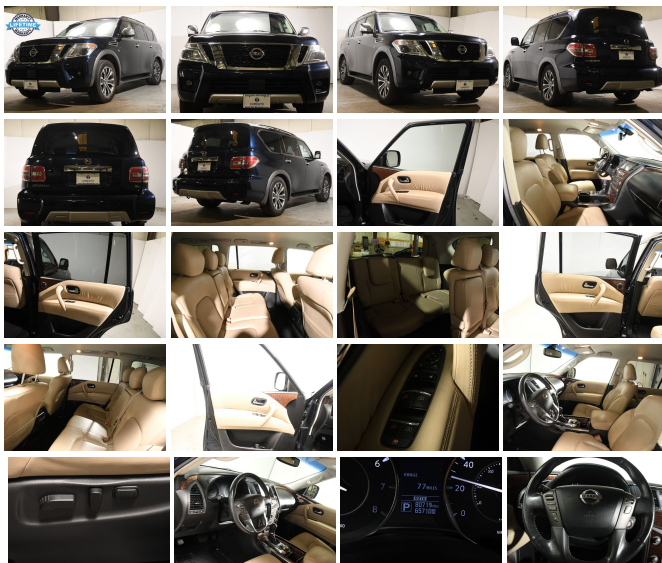

2017 Nissan Armada SL Free Lifetime Warranty

Sound Auto Wholesalers - - View this car on our website at soundautowholesalers.com/7103799/ebrochure