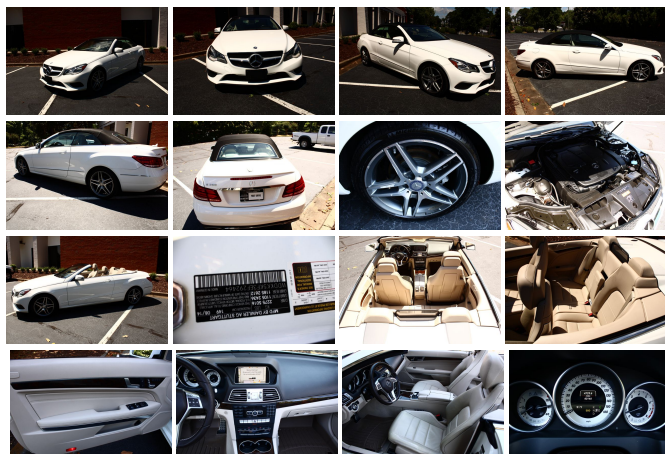

## 2014 Mercedes-Benz E 350

View this car on our website at [autosportsatl.com/7103582/ebrochure](http://autosportsatl.com/7103582/ebrochure)

Our Price **\$27,999**

### Specifications:

<b>Year:</b>	2014
<b>VIN:</b>	WDDKK5KF3EF292464
<b>Make:</b>	Mercedes-Benz
<b>Model/Trim:</b>	E 350
<b>Condition:</b>	Pre-Owned
<b>Body:</b>	Convertible
<b>Exterior:</b>	White
<b>Engine:</b>	Engine: 3.5L DOHC V6 Direct Injection
<b>Interior:</b>	Tan Leather
<b>Mileage:</b>	40,146
<b>Drivetrain:</b>	Rear Wheel Drive
<b>Economy:</b>	City 19 / Highway 28