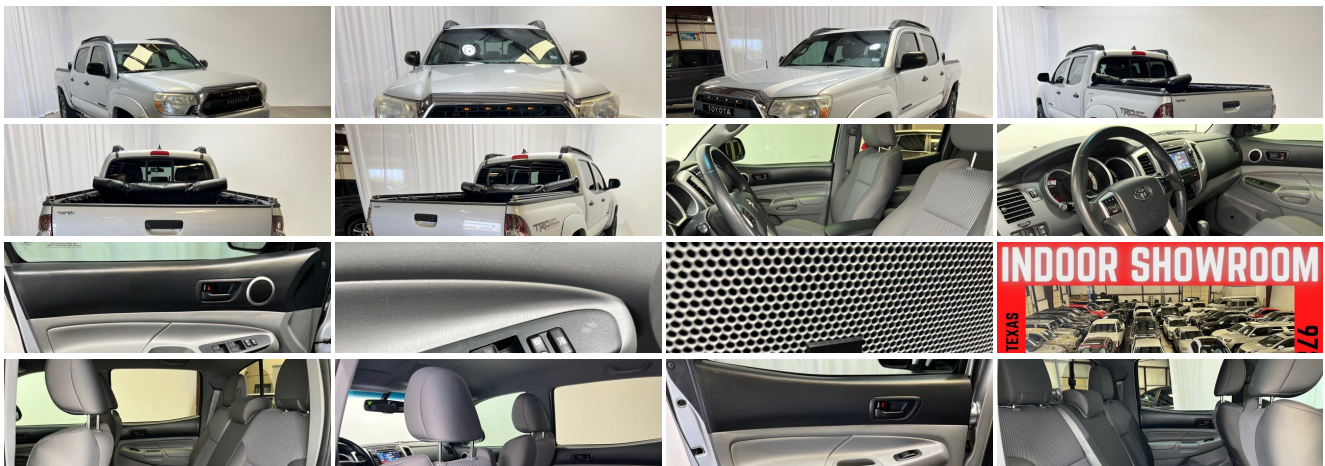

2013 Toyota Tacoma

Our Price $23,883

Retail Value $25,620

View this vehicle on our website at alttx.com

Auto Locators of Texas

(972) 612-3100

4460 Tradition Trail , Plano, TX 75093

Photos

Details

Contact