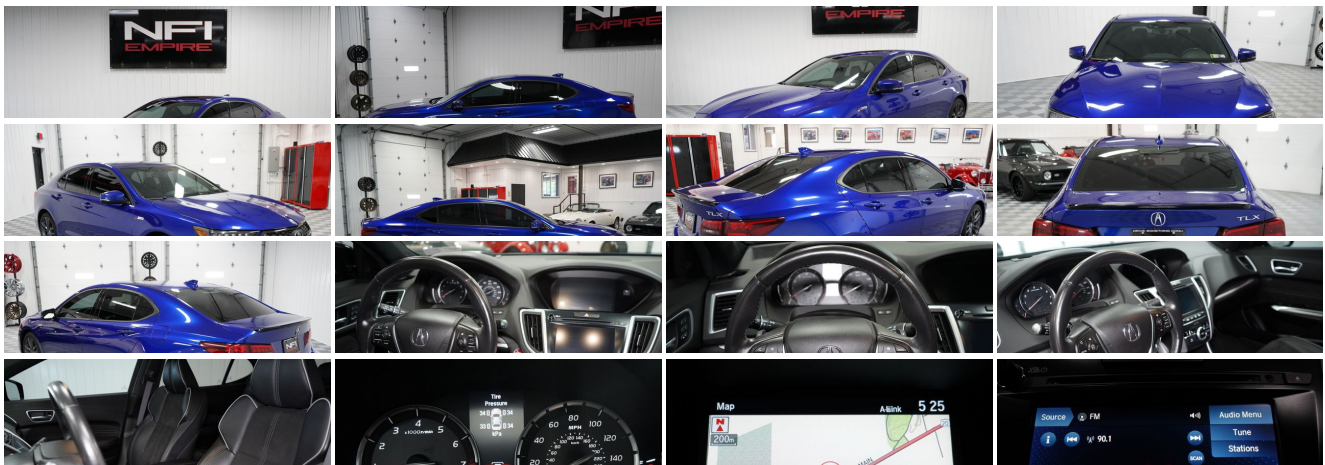

## 2018 Acura TLX 3.5 w/Technology Pkg & A-SPEC Pkg Sedan 4D

**Our Price \$35,991**

View this vehicle on our website at [30c54b61-2e18-4534-b347-5367e7a27956.autorevo-websites.com](http://30c54b61-2e18-4534-b347-5367e7a27956.autorevo-websites.com)

## Specifications:

<b>Year:</b>	2018
<b>VIN:</b>	19UUB3F66JA801666
<b>Make:</b>	Acura
<b>Stock:</b>	N3089
<b>Model/Trim:</b>	TLX 3.5 w/Technology Pkg & A-SPEC Pkg Sedan 4D
<b>Condition:</b>	Pre-Owned
<b>Exterior:</b>	Blue
<b>Interior:</b>	Black
<b>Mileage:</b>	42,939
<b>Drivetrain:</b>	All Wheel Drive

## Vehicle Description

2018 Acura TLX A-SPEC

The A-SPEC trim from Acura adds various changes to the TLX to set this car apart as a sport sedan all it's own. 19" gray wheels add to the sporty look, and the technology package is standard inside too. A premium audio system pipes out the audio, the radio a touchscreen that features navigation and Sirius radio. The seats are a suede faux leather, heated & cooled and ultimately comfortable for the ride.

Under the hood of this sports sedan is a 3.5L V6 making 290 horsepower to all four wheels. A 9-speed automatic transmission controls the gearing and is impressively fuel efficient for the performance. The suspension is tuned to be tighter, helping in the corners. Give us a call to take this fun sports sedan for a spin!