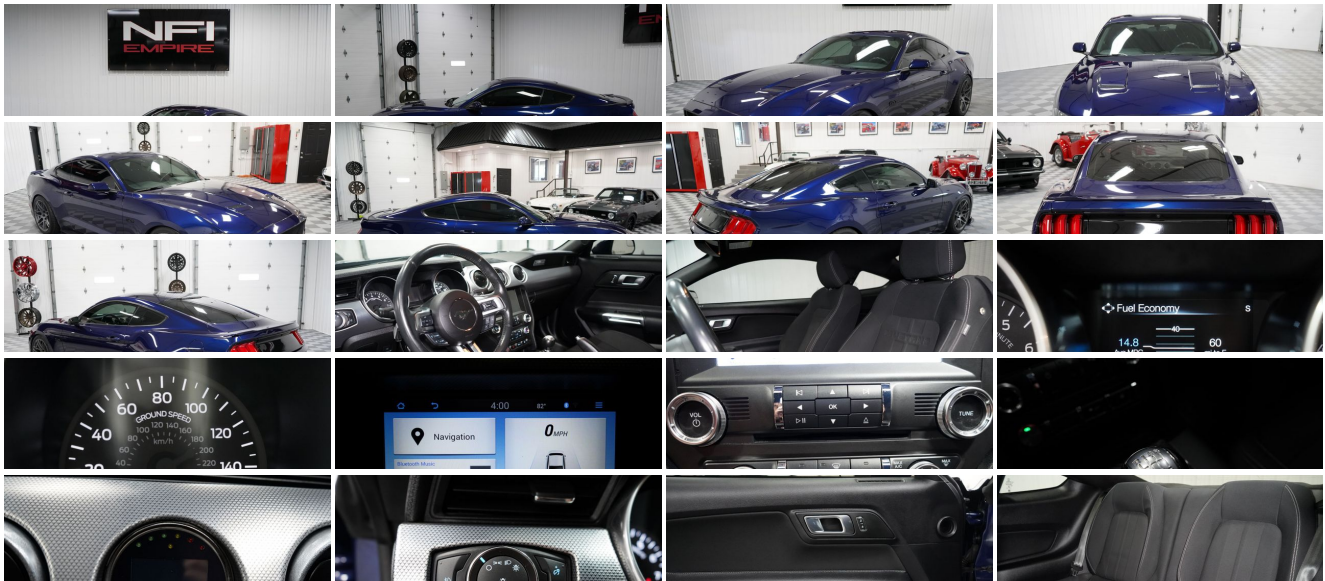

2018 Ford Mustang GT Coupe 2D

Our Price \$40,991

View this vehicle on our website at 30c54b61-2e18-4534-b347-5367e7a27956.autorevo-websites.com

814-746-4213

10120 W Main Rd, North East, PA 16428

Photos
Details
Contact

Specifications:

Year:	2018
VIN:	1FA6P8CF3J5106392
Make:	Ford
Stock:	N3078
Model/Trim:	Mustang GT Coupe 2D
Condition:	Pre-Owned
Body:	Coupe
Exterior:	Blue
Engine:	5.0L V8
Interior:	Black
Transmission:	Manual
Mileage:	39,444
Drivetrain:	Rear Wheel Drive

Vehicle Description

2018 Ford Mustang GT

This Mustang has had only 1 owner and is incredibly clean inside and out. Underneath, 19" Forgestar Performance wheels are a strong, lightweight option built to handle this much muscle. How much muscle? Well, let's dive into the aftermarket accessories: Texas Speed 1 7/8" x 3" headers, a twin-disk 1000hp clutch, PMAS Cold Air Intake, Pedders Extreme Coilovers, Steeda GTRAC K-Member Brace, SR Performance Strut Tower Brace and a MP Concept Front Chin Spoiler/Lip.

Fixed to the dash is a HP Tuners nGauge OBD2 live tuner, having installed a Lund Flex Engine Tune with E85R fuel. Fire up this beast to hear it's aggressive growl thanks to the MBRP Series Catback Exhaust. Call us today and get ready for a test drive in this monstrous machine.