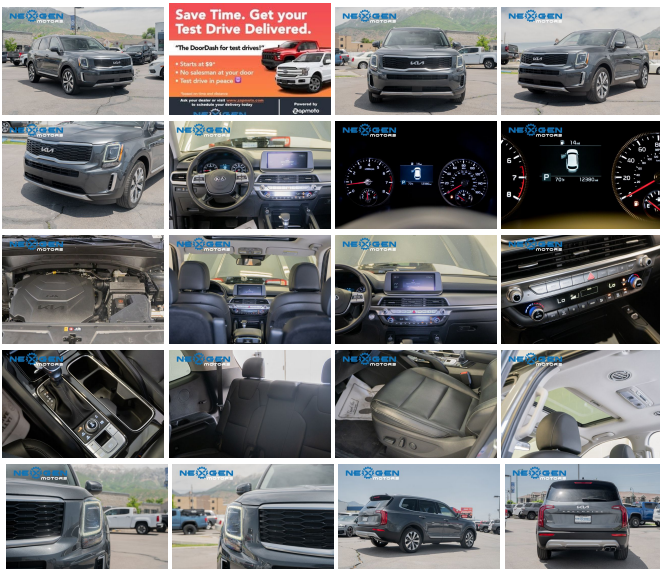

## Specifications:

<b>Year:</b>	2022
<b>VIN:</b>	5XYP6DHC2NG197791
<b>Make:</b>	Kia
<b>Stock:</b>	197791
<b>Model/Trim:</b>	Telluride S
<b>Condition:</b>	Pre-Owned
<b>Body:</b>	SUV
<b>Exterior:</b>	Gravity Gray
<b>Engine:</b>	Engine: 3.8L DOHC V6 w/Dual CVT
<b>Interior:</b>	Black
<b>Mileage:</b>	12,366
<b>Drivetrain:</b>	All Wheel Drive
<b>Economy:</b>	City 19 / Highway 24