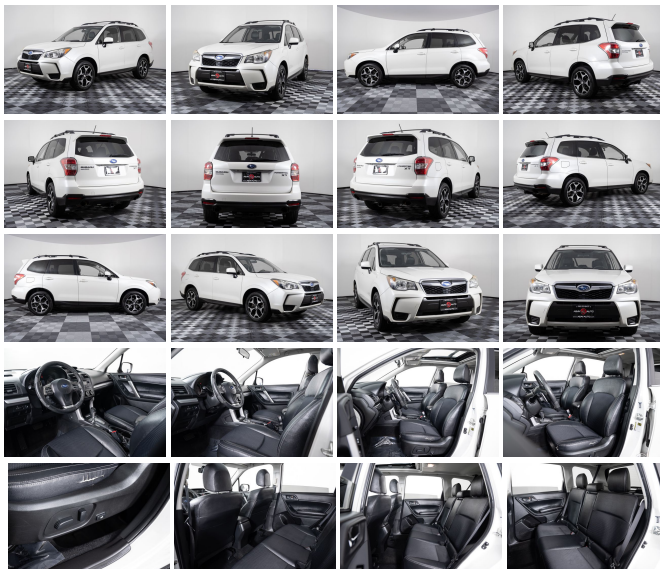

2014 Subaru Forester 2.0XT Premium

View this car on our website at asayauto.com/7102298/ebrochure

Our Price **\$15,495**

Specifications:

Year:	2014
VIN:	JF2SJGDCXE535107
Make:	Subaru
Stock:	P6449
Model/Trim:	Forester 2.0XT Premium
Condition:	Pre-Owned
Body:	SUV
Exterior:	Satin White Pearl
Engine:	Engine: 2.0L 4-Cyl DOHC 16V Intercooled Turbo -inc: Dual Active Valve Control System (DAVCS) variable valve timing
Interior:	Cloth
Mileage:	126,019
Drivetrain:	All Wheel Drive
Economy:	City 23 / Highway 28

WOW WHAT A GREAT OPPORTUNITY TO GET A CLEAN LOW MILEAGE FORESTER! * CLEAN TITLE * 1 OWNER * CLEAN CARFAX * 17 SERVICE RECORDS * Up to 26 city / 32 highway * SUNROOF * XT PACKAGE This Forester is in GREAT SHAPE MECHANICALLY AND COSMETICALLY as you can see in the pictures. ** Asay Auto puts our best price online so what does this really mean? We have a special car that we feel is exceptional for you. Are there cheaper ones out there? (Probably) Are there more expensive ones? (Probably) Asay Auto allows you to buy with confidence knowing that we have priced our vehicles according to the market. Here at Asay Auto we have all makes and models which of might be right for you? See for yourself it is right? We have 2 options come in person in or have it brought to you hassle free? Call or Text 385-323-8407 for more details about the this VERY SPECIAL WRANGLER! For hassle free home delivery Contact ZAPMOTO@ 801-859-1870 BUY WITH CONFIDENCE FROM THE RIGHT PLACE, THE RIGHT CAR, THE RIGHT PRICE! CALL OR TEXT ASAY AUTO AT 385-323-8407 ** CREDIT UNION FINANCING AVAILABLE ** ** ASAY AUTO TAKES TRADES ** ** UP FRONT PRICING ** CALL OR TEXT ASAY AUTO AT 385-323-8407 THERE IS NO SUCH THING AS A GREAT DEAL ON THE WRONG VEHICLE.