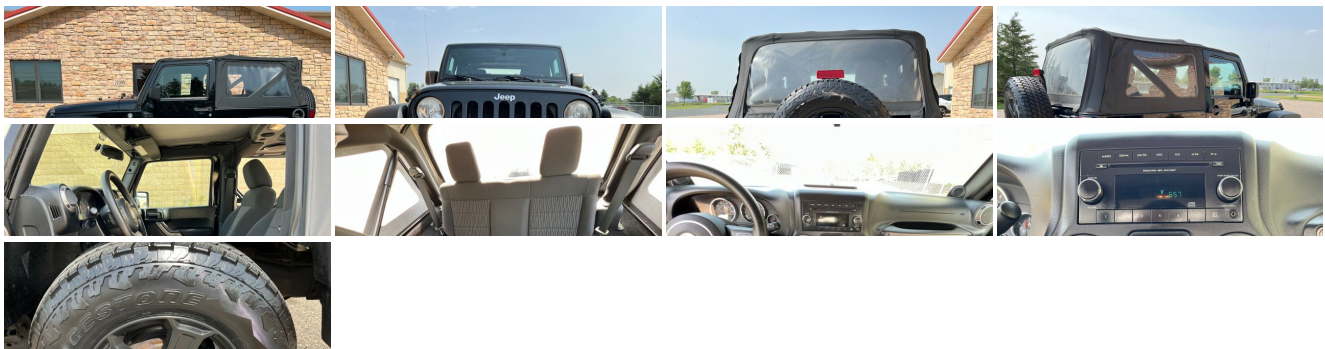

2012 Jeep Wrangler Sport

Our Price $14,995

View this vehicle on our website at dakotamotor.com

(651) 460-6655

22098 Canton Court , Farmington, MN 55024

Photos
Details
Contact