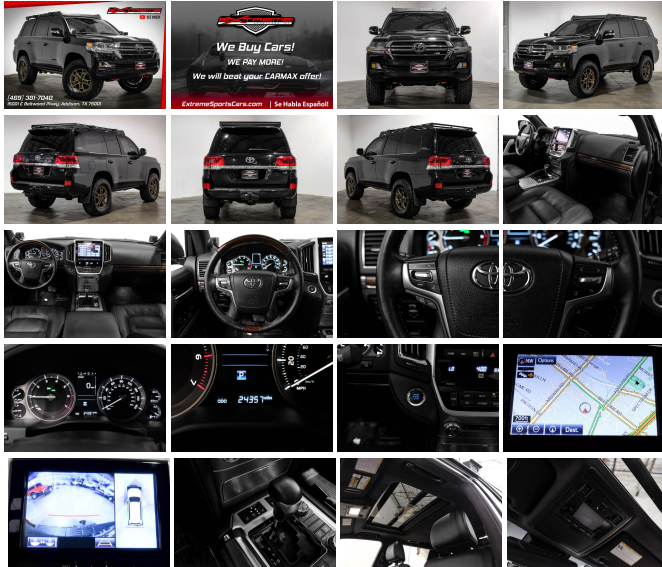

Our Price **\$116,990**

Retail Value **\$118,990**

Specifications:

Year: 2021
VIN: JTMCY7AJ3M4101876
Make: Toyota
Model/Trim: Land Cruiser Heritage Edition
Condition: Pre-Owned
Body: SUV
Exterior: -
Engine: Engine: 5.7L V8 DOHC 32V w/Dual VVT-i
Interior: - Leather
Mileage: 24,332
Drivetrain: 4 Wheel Drive
Economy: City 13 / Highway 17

2021 Toyota Land Cruiser Heritage Edition

EXTERIOR: MIDNIGHT BLACK METALLIC

INTERIOR: BLACK LEATHER

CLEAN CARFAX

Baja Designs Amber Fogs

Rigid ditch lights

Prinsu roof rack

Goose Gear Drawer system