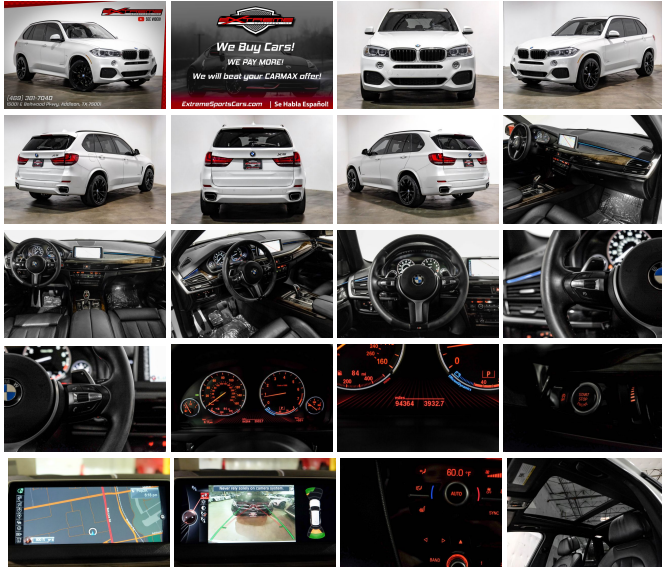

[2TB] Transmission: Sport Automatic W/Shift Paddles

inc: launch control

included

[2PW] Wheels: 20" M Double Spoke LT Alloy (Style 469 M)

inc: 20" x 10" front $950

20" x 11" rear

Increased Top Speed Limiter

[A96] Mineral White Metallic $550

[456] Multi Contour Seats $1,300

[LCSW] Black, Dakota Leather Upholstery $1,450

[ZDA] Driver Assistance Package $1,400

[ZPP] Premium Package $2,550

[ZMM] M Sport $4,500

[3MC] High Gloss Roof Rails

[3AG] Rear View Camera included

[5DL] Surround View $750

WELL MAINTAINED

AND MUCH MORE!!!!!!!!!!!!!!!!!!!!!!!!!!!!!!!!!!!!