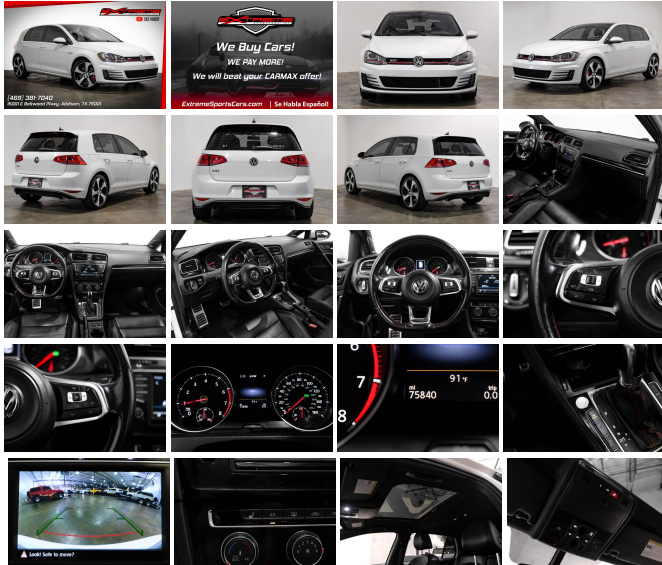

2016 Volkswagen Golf GTI SE w/Performance Pkg

EXTERIOR: PURE WHITE

INTERIOR: TITAN BLACK

[0Q0Q] Pure White

[TL] Titan Black, Leather Seating Surfaces

[P07] Lighting Package (Sel)

inc: LED Daytime Running Lights