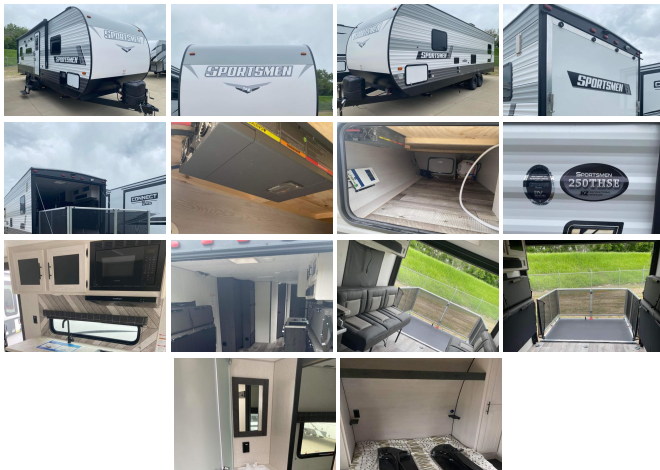

# 2022 KZ Sportsmen 250THSE Toy Hauler Travel trailer

**SALES DEPARTMENT 701-663-0050**

View this car on our website at [riverwoodrvs.com/7101194/ebrochure](http://riverwoodrvs.com/7101194/ebrochure)

Website Price **\$33,673**

## Specifications:

<b>Year:</b>	2022
<b>VIN:</b>	1633
<b>Make:</b>	KZ
<b>Stock:</b>	6165
<b>Model/Trim:</b>	Sportsmen 250THSE Toy Hauler Travel trailer
<b>Condition:</b>	New
<b>Type:</b>	Toy Hauler
<b>Exterior:</b>	Silver

UVW(Unloaded Vehicle Weight)\* 5,220  
Dry Hitch Weight\* 780  
Dry Axle Weight\* 4,440  
CCC (Cargo Carrying Capacity) 3,580  
GVWR 8,800  
Interior Height 78"  
Exterior Height (with A/C) 10' 8"  
Exterior Width 96"  
Exterior Length\*\* 29' 1"  
Refrigerator (Cubic Feet) 7  
Water Heater Cap. (Gal. G/E w/DSI) 6  
Fresh Water Cap. (Gal.) 45  
Waste Water Cap. (Gal.) 32  
Gray Water Cap. (Gal.) 32  
LP Gas Cap. (Lbs.) 40  
Furnace BTUs (1,000s) 30  
Tire Size 15"  
Awning 18'