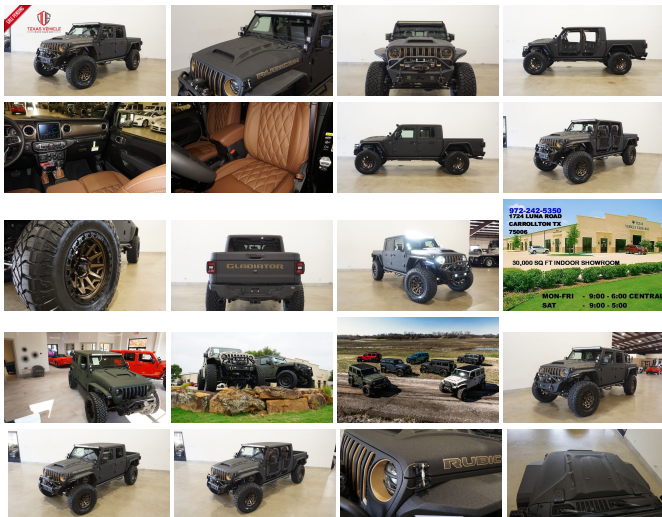

2022 Jeep Gladiator Rubicon 4X4 DUPONT KEVLAR,LIFTED,BUMPERS,LED'S

View this car on our website at tveauto.com/7100839/ebrochure

Our Price **\$96,900**

Specifications:

Year:	2022
VIN:	1C6JTBG1NL146613
Make:	Jeep
Stock:	146613
Model/Trim:	Gladiator Rubicon 4X4 DUPONT KEVLAR,LIFTED,BUMPERS,LED'S
Condition:	Pre-Owned
Body:	Pickup Truck
Exterior:	Black
Engine:	ENGINE: 3.6L V6 24V VVT UPG I W/ESS
Interior:	Brown Leather
Transmission:	TRANSMISSION: 8-SPEED AUTOMATIC (850RE)
Mileage:	48
Drivetrain:	4 Wheel Drive
Economy:	City 16 / Highway 22

NATION WIDE FINANCING

SUBMIT CREDIT APP [WWW.TVEAUTO.COM](https://www.tveauto.com)

OR CALL 972-242-5350

"RAPTOR BLACK EDITION"

CUSTOM BUILT **KEVLAR** 2022 JEEP
GLADIATOR RUBICON 4X4 WITH 24R
PACKAGE

UPGRADES INCLUDE: