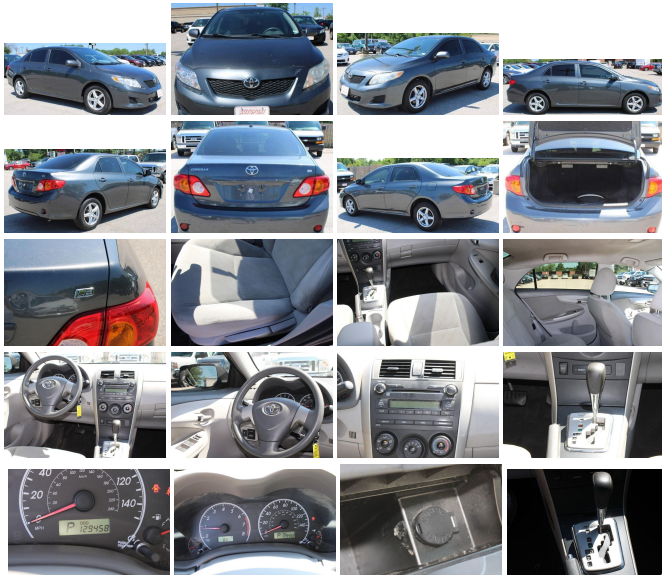

2010 Toyota Corolla LE

View this car on our website at autoportstl.com/7100668/ebrochure

Our Price **\$10,900**

Specifications:

Year:	2010
VIN:	1NXBU4EE8AZ188412
Make:	Toyota
Stock:	GP22296
Model/Trim:	Corolla LE
Condition:	Pre-Owned
Body:	Sedan
Exterior:	Magnetic Gray Metallic
Engine:	1.8L DOHC SFI 16-valve VVT-i 4-cyl engine
Interior:	Ash Cloth
Transmission:	AUTOMATIC
Mileage:	129,441
Drivetrain:	Front Wheel Drive
Economy:	City 26 / Highway 34

< PROUD TO
PRESENT THIS >
<< 2010 TOYOTA
COROLLA LE >>

WHAT DO YOU WANT TO KNOW:

- <> WE WANT TO EARN YOUR BUSINESS!
- <> SALE PRICED FOR A FAST SALE!
- <> NEW CAR TRADE IN
- <> EXCELLENT SERVICE RECORDS
- <> MUCH. MUCH MORE

Our Location :

2010 Toyota Corolla LE

AutoPort - 636-394-0500 - View this car on our website at autoportstl.com/7100668/ebrochure

Installed Options

Interior

- (2) 12V aux pwr outlets- (4) cup holders
- 4-way front cloth bucket seats -inc: dual seatback pockets
- 60/40 split-folding rear bench seat - Air conditioning w/air filtration
- Anti-theft system w/engine immobilizer- Auto-locking pwr door locks
- Center console -inc: side pockets, storage - Digital clock- Driver seat height adjustment
- Dual glove compartments- Dual visor vanity mirrors
- Front & rear door pockets w/bottle holder - HD rear window defogger
- Instrumentation -inc: amber-illuminated gauges, tachometer, twin tripmeters, outside temp indicator
- Metallic interior trim & door handle accents
- Multi-information display -inc: average fuel economy, driving range, average speed, travel distance
- Pwr windows w/driver one-touch down
- Remote releases -inc: hood, trunk w/cancel, fuel door - Tilt/telescoping steering wheel
- Trunk lamp

Exterior

- 15" steel wheels -inc: full wheel covers- Blackout front grille- Color-keyed door handles
- Color-keyed pwr mirrors- Intermittent wipers- Multi-reflector halogen headlamps
- P195/65R15 all-season tires- Temporary spare tire