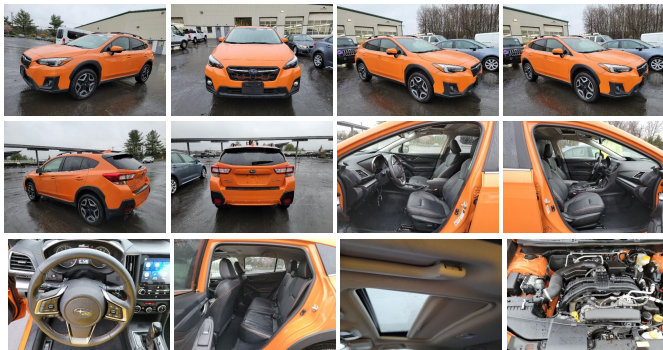

2019 Subaru Crosstrek Limited

View this car on our website at asayauto.com/7100535/ebrochure

Our Price **\$0**

Specifications:

Year:	2019
VIN:	JF2GTANC5KH354682
Make:	Subaru
Stock:	P6436
Model/Trim:	Crosstrek Limited
Condition:	Pre-Owned
Body:	SUV
Exterior:	Sunshine Orange
Engine:	Engine: 2.0L DOHC
Interior:	Leather
Mileage:	33,544
Drivetrain:	All Wheel Drive
Economy:	City 27 / Highway 33

CLEAN TITLE * (WELL MAINTAINED) ODOR FREE INTERIOR *
HARD TO FIND IN SUNSHINE ORANGE! LIMITED AVAILABILITY*
Asay Auto is pleased to present this AMAZING LIMITED CROSSTREK!
ASAY AUTO BELIEVES THERE IS NO SUCH THING AS GREAT
DEAL ON THE WRONG VEHICLE! Which is why we offer clean one of
kind used vehicles! So Why is this Subaru different then all the others?
Simple It""s the one that speaks to you differently based on what the
vehicle offers you. This could be anything from rare color combos,
condition, odors, or whatever it may be Asay Auto is here to help you
not sell you! Our staff is full of car enthusiasts to guide you through your
next potential purchase. Want to save time and money call or text 385-
323-8407 for a complementary walk around, additional photos, and real
time test drives! ** CALL OR TEXT US AT 385-323-8407 WITH ANY
QUESTIONS. Asay Auto can help arrange credit union financing and
wants your trade! Asay Auto knows shopping for a car can be a pain,
which is why we offer up front pricing on all vehicles. To help make
things simple here is an easy question will you love it or leave it? BUY
WITH CONFIDENCE FROM THE RIGHT PLACE, THE RIGHT CAR,
THE RIGHT PRICE! CALL OR TEXT ASAY AUTO AT 385-323-8407