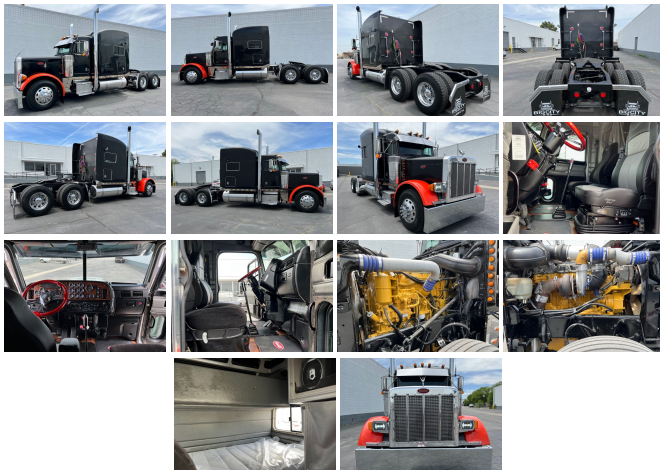

2002 Peterbilt 379

View this car on our website at bigcityrigs.com/7100358/ebrochure

Our Price **\$0**

Specifications:

| | |
|--------------------|-----------------------------|
| Year: | 2002 |
| VIN: | 580677 |
| Make: | Peterbilt |
| Model/Trim: | 379 |
| Condition: | Pre-Owned |
| Exterior: | Black |
| Interior: | Black |
| Mileage: | 1,190,000 |
| Truck Type: | Semi - Sleeper Conventional |

Pre Emission Sleeper
Peterbilt 379
2002 - No DPF / No DEF
70" Double Bunk Sleeper
Cat Power - 490 HP
C15 - 6NZ!
9K Miles On Odometer
1.1M Miles on ECM
13 Speed Transmission
250 Wheel Base
373 Ratio
12K Front / 38K Rear Axle
Low Air Leaf Suspension
22.5 Rubber
(2) 100 Gallon Fuel Tanks
Dual Stacks
Dual Air Cleaners
Legacy Gold Seat
Hard Flooring
Serviced
Ready To Roll

This truck has a ton of power and runs really smoothly. New mattress, fenders, lights, 7" Chino Tip Pipes, 20" American Eagle Bumper, sand blasted/ painted frame, polished, charged AC and DOT Inspected.