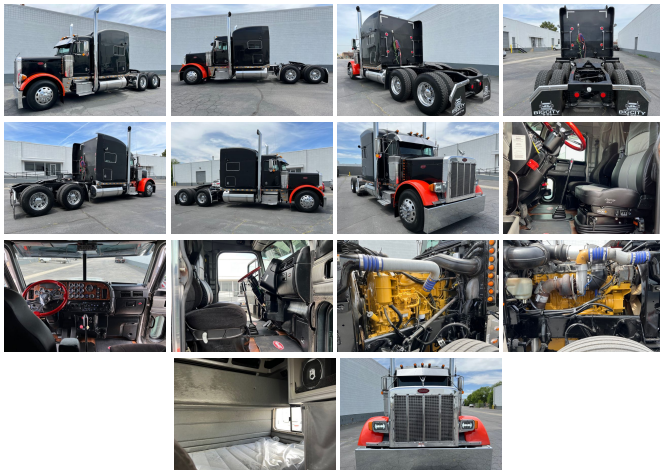

2002 Peterbilt 379

View this car on our website at bigcityrigs.com/7100358/ebrochure

Our Price **\$0**

Specifications:

Year:	2002
VIN:	580677
Make:	Peterbilt
Model/Trim:	379
Condition:	Pre-Owned
Exterior:	Black
Interior:	Black
Mileage:	1,190,000
Truck Type:	Semi - Sleeper Conventional

Pre Emission Sleeper
Peterbilt 379
2002 - No DPF / No DEF
70" Double Bunk Sleeper
Cat Power - 490 HP
C15 - 6NZ!
9K Miles On Odometer
1.1M Miles on ECM
13 Speed Transmission
250 Wheel Base
373 Ratio
12K Front / 38K Rear Axle
Low Air Leaf Suspension
22.5 Rubber
(2) 100 Gallon Fuel Tanks
Dual Stacks
Dual Air Cleaners
Legacy Gold Seat
Hard Flooring
Serviced
Ready To Roll

This truck has a ton of power and runs really smoothly. New mattress, fenders, lights, 7" Chino Tip Pipes, 20" American Eagle Bumper, sand blasted/ painted frame, polished, charged AC and DOT Inspected.