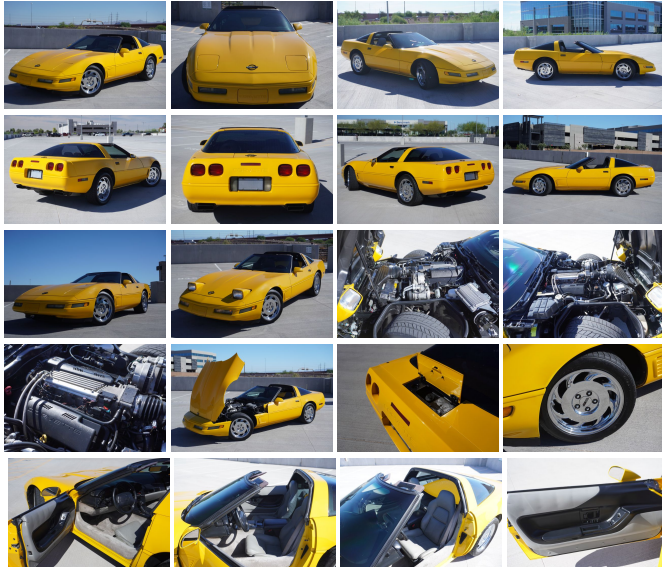

iconicpreferred.com
4808435171
2175 E 5th ST
Tempe, Arizona
85281

Iconic Preferred
Cars

1995 Chevrolet Corvette

View this car on our website at [iconicpreferred.com/7100258/ebrochure](https://www.iconicpreferred.com/7100258/ebrochure)

Our Price **\$11,919**

Specifications:

Year:	1995
VIN:	1G1YY22P3S5119029
Make:	Chevrolet
Stock:	119028
Model/Trim:	Corvette
Condition:	Pre-Owned
Body:	Coupe
Exterior:	Competition Yellow
Interior:	Lt. Gray Leather
Transmission:	4-SPEED ELECTRONICALLY-CONTROLLED AUTOMATIC TRANSMISSION W/OD (STD) (N/A w/ZR1 Performance Pkg)
Mileage:	136,710
Drivetrain:	Rear Wheel Drive