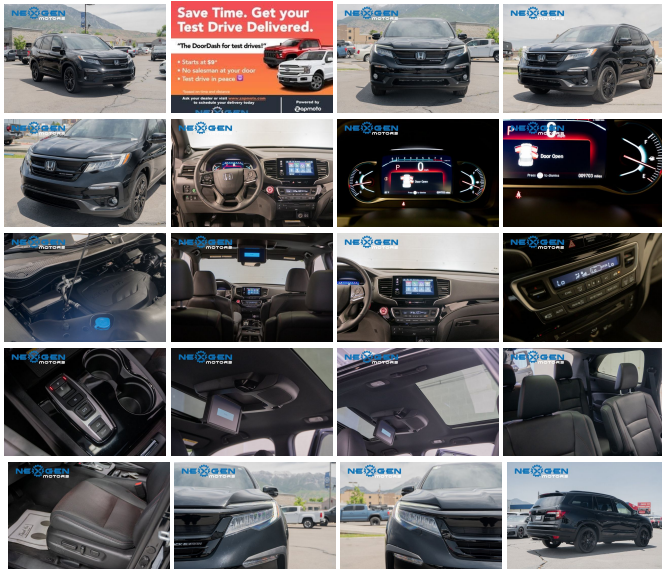

## 2021 Honda Pilot Black Edition

View this car on our website at [nexgenmotorsutah.com/7099133/ebrochure](https://nexgenmotorsutah.com/7099133/ebrochure)

Our Price **\$33,000**

**Specifications:**

**Year:** 2021  
**VIN:** 5FNYP6H76MB089943  
**Make:** Honda  
**Stock:** 089943  
**Model/Trim:** Pilot Black Edition  
**Condition:** Pre-Owned  
**Body:** SUV  
**Exterior:** Crystal Black Pearl  
**Engine:** Engine: 3.5L V6 24-Valve SOHC i-VTEC  
**Interior:** Black Leather  
**Mileage:** 9,505  
**Drivetrain:** All Wheel Drive  
**Economy:** City 19 / Highway 26

2021 Honda Pilot Black Edition branded title  
 - \$47,200 RETAIL VALUE  
 - AWD  
 - HEATED AND COOLED SEATS  
 - REMOTE ENGINE START  
 - NEWER TIRES  
 - REAR ENTERTAINMENT  
 - DUAL SUNROOF  
 - SAVE THOUSANDS WITH NEXGEN MOTORS!  
 - CALL 801-874-3747 TO TEST DRIVE TODAY!!

\*\* Too busy? We use a third party service called Zapmoto (think DoorDash but for test drives) to bring the car to you. Starts at \$9 for time and distance (refunded if purchase is made). Call us to arrange your test drive!