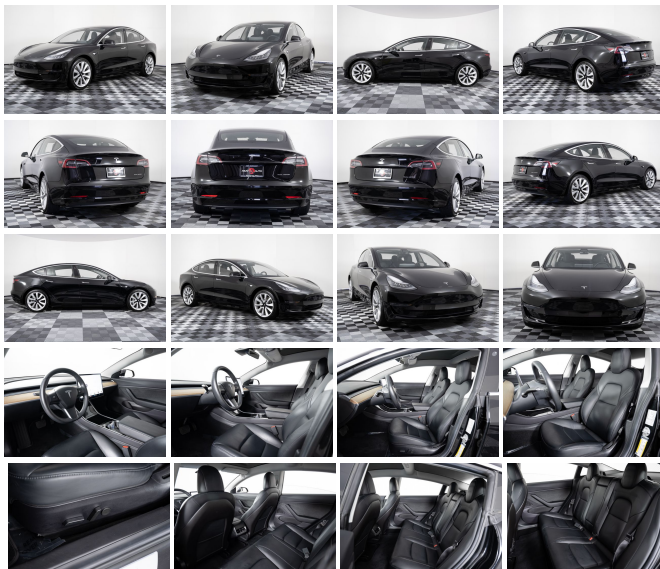

2019 Tesla Model 3 Long Range

View this car on our website at asayauto.com/7099051/ebrochure

Our Price **\$55,995**

Specifications:

Year:	2019
VIN:	5YJ3E1EBXKF429472
Make:	Tesla
Stock:	P6430
Model/Trim:	Model 3 Long Range
Condition:	Pre-Owned
Body:	Sedan
Exterior:	Solid Black
Mileage:	21,927
Drivetrain:	All Wheel Drive
Economy:	City 120 / Highway 112

CLEAN TITLE * 1 OWNER * NON-SMOKER * Model 3 Long Range Battery 310 mi * AWD * This is a beautiful Model 3 that shows like new still! As you can see in the pictures * Carfax Certified * (Charger available for additional purchase) Asay Auto puts our best price online so what does this really mean? We have a special car that we feel is exceptional. Are there cheaper ones out there? (Probably) Are there more expensive ones? (Probably) Asay Auto allows you to buy with confidence knowing that we have priced our vehicles according to the market. We may not have the right car for everyone but maybe its right the one for you? If you are still reading this ad you have a found a great vehicle that has met the first steps in your search. The process is faster, low pressure, and informative. Customers have enjoyed this process, and so have we. BUY WITH CONFIDENCE FROM THE RIGHT PLACE, THE RIGHT CAR, THE RIGHT PRICE! CALL OR TEXT ASAY AUTO AT 385-323-8407 ** CREDIT UNION FINANCING AVAILABLE ** ** ASAY AUTO TAKES TRADES ** ** UP FRONT PRICING ** CALL OR TEXT ASAY AUTO AT 385-323-8407 asayauto.com THERE IS NO SUCH THING AS A GREAT DEAL ON THE WRONG VEHICLE.