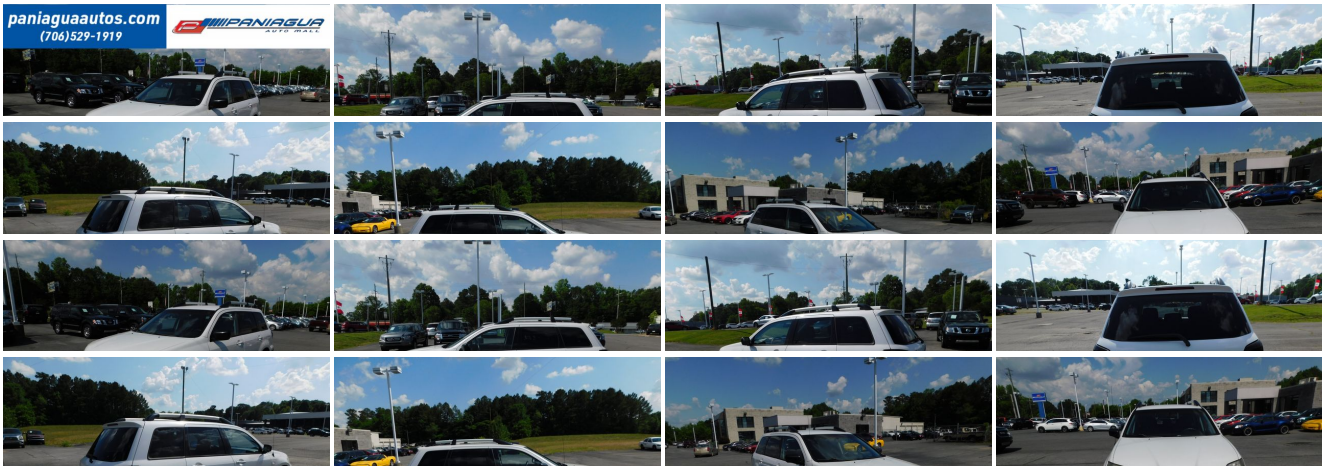

paniaguaautos.com
(706)529-1919

2003 Mitsubishi Outlander LS

Our Price \$2,995

View this vehicle on our website at paniaguaautos.com

706-529-1919 & 423-472-4045
1776 E. Walnut Ave, Dalton, GA 30721

Photos
Details
Contact

Specifications:

Year:	2003
VIN:	JA4LZ31G93U117728
Make:	Mitsubishi
Stock:	2472
Model/Trim:	Outlander LS
Condition:	Pre-Owned
Body:	SUV
Exterior:	White
Engine:	2.4L (143) SOHC SMPI 16-valve I4 engine
Interior:	Black Cloth
Transmission:	AUTOMATIC
Mileage:	171,378
Drivetrain:	All Wheel Drive
Economy:	City 20 / Highway 25

Exterior

- Auto-off headlights- Black dual-folding pwr mirrors- Color-keyed door handles
- Grey painted bumpers- Grey painted side sills- Intermittent rear wiper w/washer
- Side body turn indicator lamps- Tinted glass w/upper windshield shade band
- Variable-speed intermittent windshield wipers w/mist control