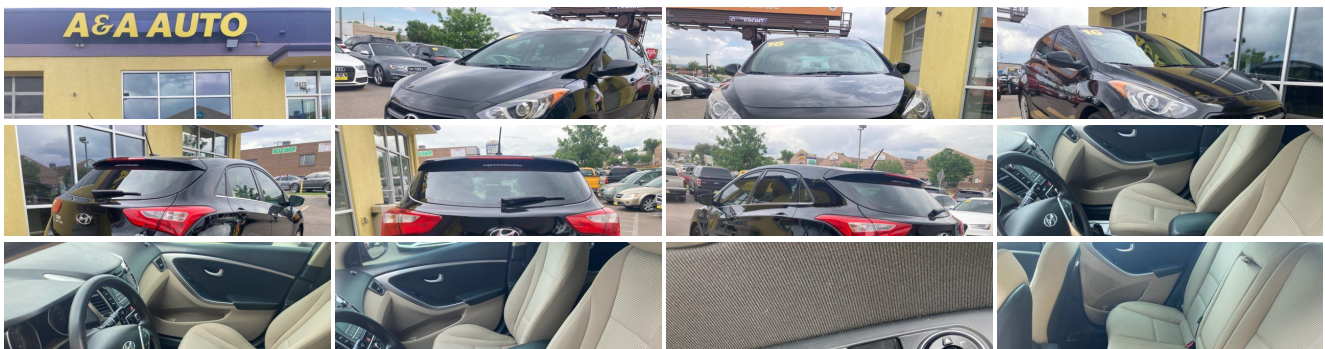

2016 Hyundai Elantra GT

A & A Auto 303-806-9411

Sale Price \$15,795

Our Price \$15,995

View this vehicle on our website at myaaauto.com

A&A Auto LLC

[303-806-9411](tel:303-806-9411)

3475 S Federal Blvd , Englewood, CO 80110

Photos

Details

Contact

Specifications:

Year:	2016
VIN:	KMHD35LH5GU342596
Make:	Hyundai
Stock:	10278
Model/Trim:	Elantra GT
Condition:	Pre-Owned
Body:	Sedan
Exterior:	BLACK
Engine:	Engine: 2.0L GDI I4
Interior:	Black Cloth
Mileage:	52,945
Drivetrain:	Front Wheel Drive
Economy:	City 24 / Highway 33

Exterior

EXTERIOR

- Wheels: 16" x 6.5J Steel w/Covers- Tires: P205/55HR16
- Body-Colored Power Heated Side Mirrors w/Convex Spotter and Manual Folding
- Tailgate/Rear Door Lock Included w/Power Door Locks- Steel Spare Wheel
- Compact Spare Tire Mounted Inside Under Cargo- Clearcoat Paint
- Body-Colored Front Bumper- Body-Colored Rear Bumper- Chrome Side Windows Trim
- Body-Colored Door Handles
- Fixed Rear Window w/Fixed Interval Wiper, Heated Wiper Park and Defroster
- Light Tinted Glass- Variable Intermittent Wipers- Front Windshield -inc: Sun Visor Strip
- Fully Galvanized Steel Panels- Lip Spoiler- Argent Grille- Liftgate Rear Cargo Access
- Projector Beam Halogen Daytime Running Headlamps w/Delay-Off
- Perimeter/Approach Lights