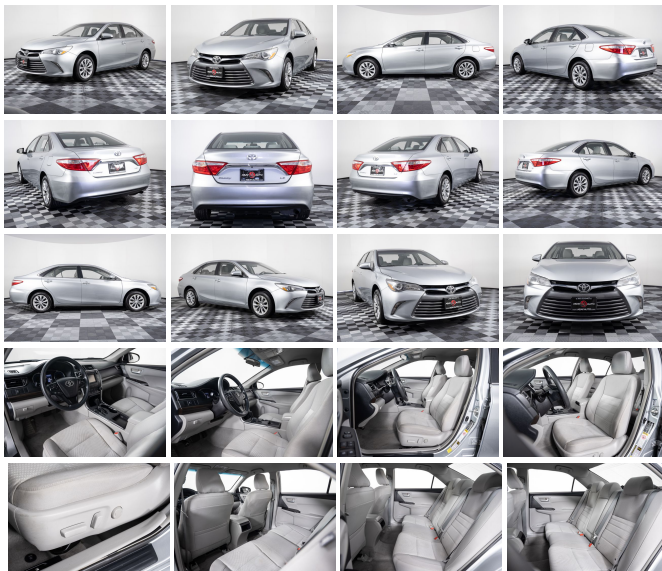

2016 Toyota Camry LE

View this car on our website at asayauto.com/7096901/ebrochure

Our Price **\$15,995**

Specifications:

Year:	2016
VIN:	4T4BF1FK8GR546782
Make:	Toyota
Stock:	P6412
Model/Trim:	Camry LE
Condition:	Pre-Owned
Body:	Sedan
Exterior:	Celestial Silver Metallic
Engine:	Engine: 2.5L I-4 DOHC SMPI
Interior:	Ash, cloth Cloth
Mileage:	39,871
Drivetrain:	Front Wheel Drive
Economy:	City 25 / Highway 35

Why is this Camry different then all the others? Simple It""s the one that speaks to you differently based on what the vehicle offers you. This could be anything from color combos, condition, odors, whatever it may be Asay Auto is here to help you not sell you! Our staff is full of car enthusiasts to guide you through your next potential purchase. Want to save time and money call or text 385-323-8407 for a complementary walk around, additional photos, and real time test drives! This Camry does come with a branded title which why it priced thousands below others on the market TO MAKE A GREAT DEAL. You are getting a great car with more options for less money which sounds like a win. ** CALL OR TEXT US AT 385-323-8407 WITH ANY QUESTIONS. Asay Auto can help arrange credit union financing and wants your trade! Asay Auto knows shopping for a car can be a pain, which is why we offer up front pricing on all vehicles. To help make things simple here is an easy question will you love it or leave it? BUY WITH CONFIDENCE FROM THE RIGHT PLACE, THE RIGHT CAR, THE RIGHT PRICE! CALL OR TEXT ASAY AUTO AT 385-323-8407