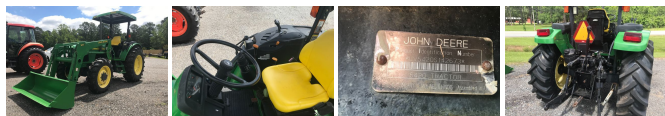

dennisteaguechevy.com
(870) 942-5599
2116 Hwy 167 S.
Sheridan, Arkansas
72150

Dennis Teague
Chevrolet

2001 John Deere 5420

View this car on our website at dennisteaguechevy.com/7096649/ebrochure

Our Price **\$36,890**

Specifications:

Year:	2001
VIN:	LV5420S142673
Make:	John Deere
Stock:	673
Model/Trim:	5420
Condition:	Pre-Owned
Body:	Other
Exterior:	-
Interior:	-
Mileage:	1,500
Drivetrain:	4 Wheel Drive

2001 John Deere 5420