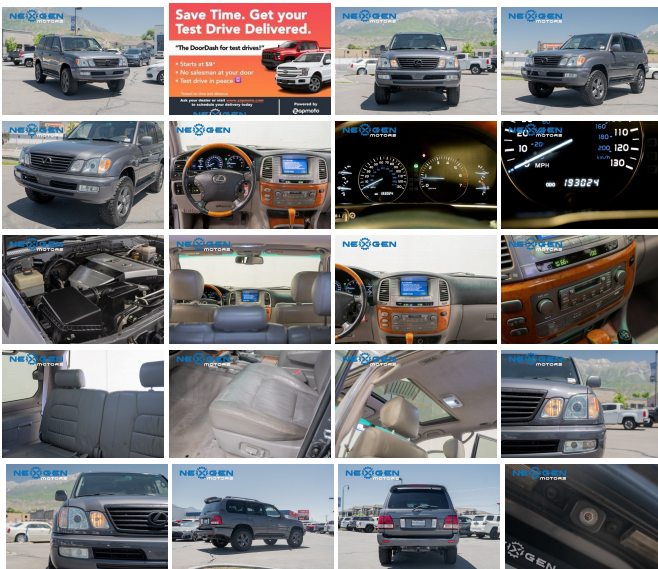

- CLEAN TITLE
- LIFTED
- FOX SUSPENSION
- BFG K02 TIRES
- WELL MAINTAINED
- LEATHER INTERIOR
- BACK UP CAMERA
- SUNROOF
- AND MUCH MORE
- SAVE THOUSANDS WITH NEXGEN MOTORS!

- CALL 801-874-3747 TO TEST DRIVE TODAY!!

** Too busy? We use a third party service called Zapmoto (think DoorDash but for test drives) to bring the car to you. Starts at \$9 for time and distance (refunded if purchase is made). Call us to arrange your test drive!

Mechanical

- 4.7L DOHC 32-valve V8 engine w/continuously variable valve timing w/intelligence (VVT-i)
- Electronic throttle control system w/intelligence (ETCS-i)
- 5-speed automatic electronically controlled transmission (ECT) w/OD
- Lockup torque converter- 4.10 final drive ratio