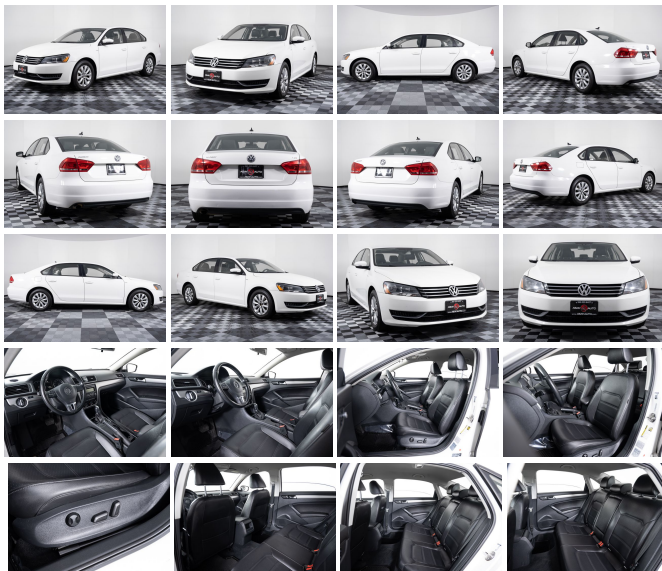

2015 Volkswagen Passat 1.8T Wolfsburg Ed

View this car on our website at asayauto.com/7094777/ebrochure

Our Price **\$11,995**

Specifications:

Year:	2015
VIN:	1VWAT7A30FC020122
Make:	Volkswagen
Stock:	P6400
Model/Trim:	Passat 1.8T Wolfsburg Ed
Condition:	Pre-Owned
Body:	Sedan
Exterior:	Candy White
Engine:	Engine: 1.8L 4-Cylinder DOHC
Interior:	Titan Black, leatherette
Mileage:	116,069
Drivetrain:	Front Wheel Drive
Economy:	City 24 / Highway 36

Wolfsburg Edition *Ltd Avail* CLEAN TITLE * CARFAX CERTIFIED REPORTING ONLY 2 PREVIOUS OWNERS AND 13 SERVICE RECORDS * SMOKE FREE INTERIOR * This Passat was locally owned and traded in to Asay Auto. Runs and drives great with a lot of great features such as: - upgraded stereo - heated seats - alloy wheels - power driver seat - bluetooth / audio - Up to 22 city / 32 hwy mpg - and much more! Asay Auto puts our best price online so what does this really mean? We have a special car that we feel is exceptional. Are there cheaper ones out there? (Probably) Are there more expensive ones? (Probably) Asay Auto allows you to buy with confidence knowing that we have priced our vehicles according to the market. Here at Asay Auto we have all makes and models which of might be right for you? See for yourself it is right? We have 2 options come in person in or have it brought to you hassle free? Call or Text 385-323-8407 for more details about the this VERY SPECIAL WRANGLER! For hassle free home delivery Contact ZAPMOTO@ 801-859-1870 BUY WITH CONFIDENCE FROM THE RIGHT PLACE, THE RIGHT CAR, THE RIGHT PRICE! CALL OR TEXT ASAY AUTO AT 385-323-8407 ** CREDIT UNION FINANCING AVAILABLE ** ** ASAY AUTO TAKES TRADES ** ** UP FRONT PRICING ** CALL OR TEXT ASAY AUTO AT 385-323-8407 THERE IS NO SUCH THING AS A GREAT DEAL ON THE WRONG VEHICLE.