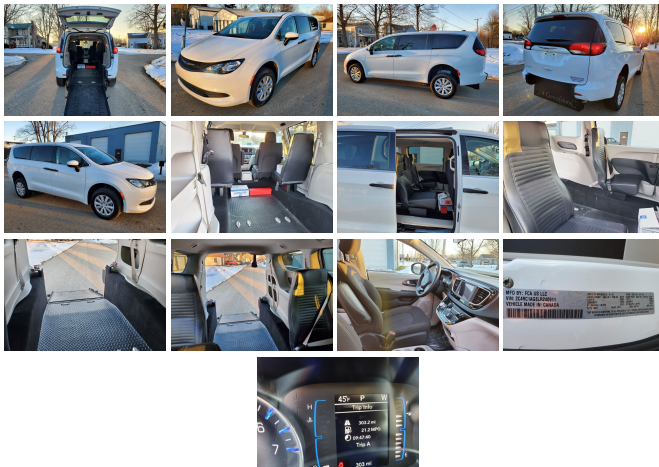

2022 Chrysler Voyager WHEELCHAIR ACCESSIBLE VAN

View this car on our website at buspro1.com/7094692/ebrochure

Our Price **\$0**

Specifications:

Year: 2022
VIN: 2C4RC1CG0NR122416
Make: Chrysler
Stock: 22416 cvg
Model/Trim: Voyager WHEELCHAIR ACCESSIBLE VAN
Condition: New
Body: Minivan/Van
Exterior: White
Engine: ENGINE: 3.6L V6 24V VVT UPG I W/ESS
Interior: Black Cloth
Mileage: 400
Drivetrain: Front Wheel Drive
Economy: City 19 / Highway 28

2022 Chrysler Voyager Wheelchair Accessible Van

Converter/Manufacturer: FR

Capacity: Up to 3 seats and 2 wheelchair passengers, plus driver.

Wheelchair Ramp at rear gate

ENGINE: V-6 mileage gasoline engine

Automatic Transmission

Air Conditioning and Heat: Front and rear

Seats: Chrysler OEM and aftermarket seats in Level 1 upholstery - black vinyl and cloth. See pictures.

OPTIONS Available from Western Reserve Coach Sales: