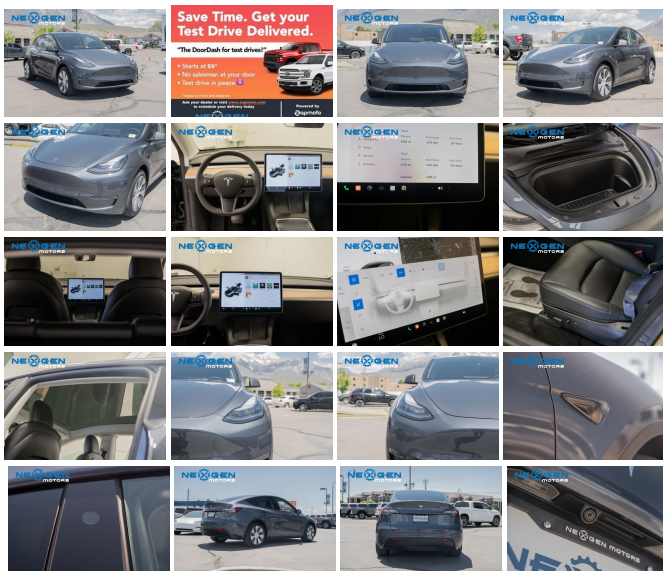

2021 Tesla Model Y Long Range

View this car on our website at nexusmotorsutah.com/7094206/ebrochure

Our Price **\$56,000**

Specifications:

Year: 2021
VIN: 5YJYGDEE6MF183941
Make: Tesla
Stock: 183941
Model/Trim: Model Y Long Range
Condition: Pre-Owned
Body: SUV
Exterior: Gray
Interior: Black
Mileage: 4,739
Drivetrain: All Wheel Drive
Economy: City 131 / Highway 117