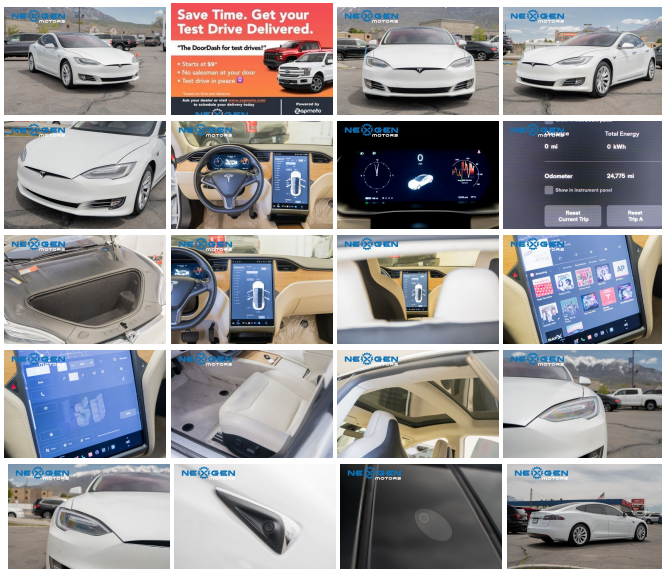

## Specifications:

<b>Year:</b>	2018
<b>VIN:</b>	5YJSA1E24JF292261
<b>Make:</b>	Tesla
<b>Stock:</b>	292261
<b>Model/Trim:</b>	Model S 75D
<b>Condition:</b>	Pre-Owned
<b>Body:</b>	Sedan
<b>Exterior:</b>	Pearl White Multi-Coat
<b>Engine:</b>	Engine: 3-Phase/4-Pole Electric -inc: 75 kWh battery
<b>Interior:</b>	Black
<b>Mileage:</b>	24,770
<b>Drivetrain:</b>	All Wheel Drive
<b>Economy:</b>	City 102 / Highway 105