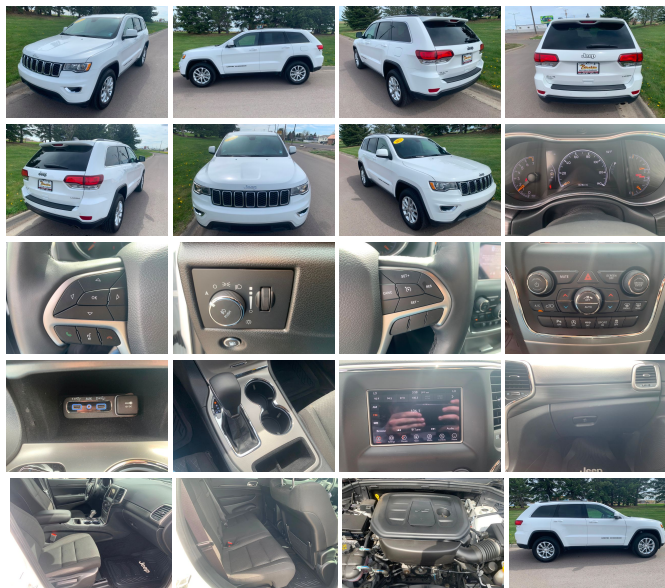

2021 Jeep Grand Cherokee Laredo E

View this car on our website at bleskinmotors.com/7093124/ebrochure

Our Price **$35,100**

Specifications:

Year:	2021
VIN:	1C4RJFAG2MC606293
Make:	Jeep
Stock:	22160
Model/Trim:	Grand Cherokee Laredo E
Condition:	Pre-Owned
Body:	SUV
Exterior:	White
Engine:	ENGINE: 3.6L V6 24V VVT UPG I W/ESS
Interior:	- Cloth
Mileage:	16,741
Drivetrain:	4 Wheel Drive
Economy:	City 18 / Highway 25

Step into a world where adventure meets luxury with the 2021 Jeep Grand Cherokee Laredo E. With a mere 16,741 miles on the odometer, this pristine white gem is just beginning its journey and is eagerly awaiting to become the heart of your driving experiences.

Imagine yourself sliding behind the wheel of this rugged yet refined SUV, where the road ahead is not just a path, but a promise of unbridled potential. The Grand Cherokee Laredo E is not just a vehicle; it's a statement—a testament to the marriage of power and grace.

Under the hood, the 3.6L V6 24V VVT UPG I with ESS engine is a marvel of engineering, offering a harmonious blend of efficiency and performance. This powerhouse is designed to deliver a smooth, responsive ride, ensuring that whether you're navigating city streets or conquering off-road trails, you're in for an exhilarating experience.

As you open the door to this majestic ride, you're greeted by a spacious and inviting interior, adorned with premium cloth seats that offer both comfort and durability. The cabin is your sanctuary, a place where every journey becomes a luxurious escape from the ordinary. Though the exact color of the interior remains a canvas for your imagination, rest assured that it complements the sleek white exterior with a sense of sophistication and style.