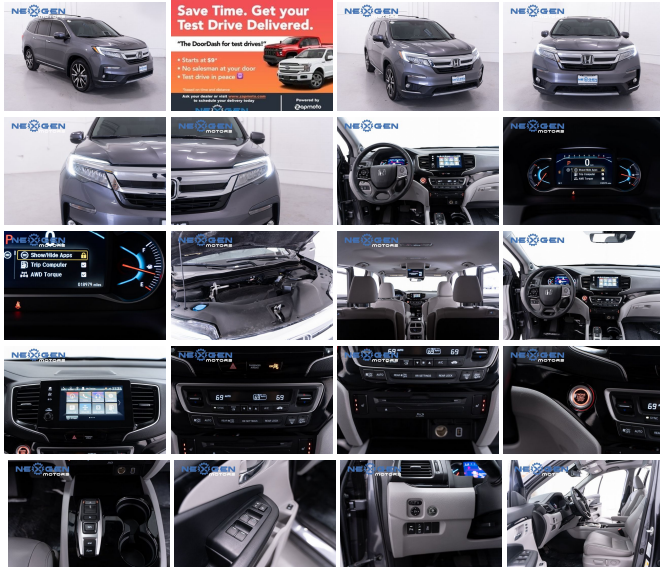

Specifications:

Year: 2020
VIN: 5FNYP6H66LB064370
Make: Honda
Stock: 064370
Model/Trim: Pilot Touring 7-Passenger
Condition: Pre-Owned
Body: SUV
Exterior: Modern Steel Metallic
Engine: Engine: 3.5L V6 24-Valve SOHC i-VTEC
Interior: Gray Leather
Mileage: 18,495
Drivetrain: All Wheel Drive
Economy: City 19 / Highway 26

2020 Honda Pilot Touring branded title
 - AWD
 - REMOTE ENGINE START
 - HEATED SEATS
 - SUNROOF
 - REAR ENTERTAINMENT
 - SAVE THOUSANDS WITH NEXGEN MOTORS!

- CALL 801-874-3747 TO TEST DRIVE TODAY!!

** Too busy? We use a third party service called Zapmoto (think DoorDash but for test drives) to bring the car to you. Starts at \$9 for time and distance (refunded if purchase is made). Call us to arrange your test drive!