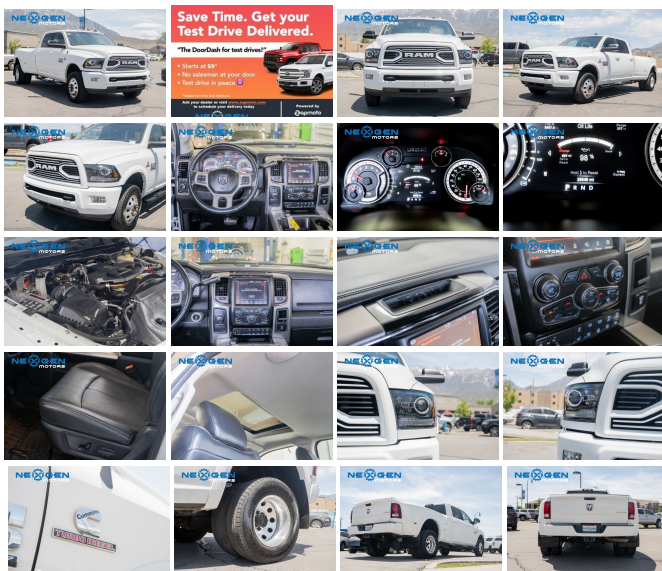

2018 Ram 3500 Laramie

View this car on our website at nexgenmotorsutah.com/7092114/ebrochure

Our Price **\$54,000**

Specifications:

Year:	2018
VIN:	3C63RRJL4JG422650
Make:	Ram
Stock:	422650
Model/Trim:	3500 Laramie
Condition:	Pre-Owned
Body:	Pickup Truck
Exterior:	Bright White Clearcoat
Engine:	ENGINE: 6.7L I6 CUMMINS TURBO DIESEL
Interior:	Black Leather
Mileage:	30,011
Drivetrain:	4 Wheel Drive

Exterior

- Wheels: 18" x 8.0" Polished Aluminum- Tires: LT275/70R18E BSW AS
- Regular Box Style- Center Hub- Steel Spare Wheel
- Full-Size Spare Tire Stored Underbody w/Crankdown- Clearcoat Paint
- Chrome Front Bumper w/2 Tow Hooks- Chrome Rear Step Bumper
- Front Bumper Sight Shields- Black Side Windows Trim and Black Front Windshield Trim
- Chrome Door Handles- Body-Colored Fender Flares
- Manual Extendable Trailer Style Mirrors
- Chrome Power Heated Side Mirrors w/Convex Spotter, Power Folding and Turn Signal Indicator
- Power Rear Window- Variable Intermittent Wipers- Deep Tinted Glass
- Fully Galvanized Steel Panels- Front License Plate Bracket- Chrome Grille- Hemi Badge
- Tailgate Rear Cargo Access- Tailgate/Rear Door Lock Included w/Power Door Locks
- Cargo Lamp w/High Mount Stop Light- Perimeter/Approach Lights
- Auto On/Off Projector Beam Halogen Headlamps w/Delay-Off - Front Fog Lamps
- LED Brakelights

Option Packages

Factory Installed Packages

-

ENGINE: 6.7L I6 CUMMINS TURBO
DIESEL

-inc: Selective Catalytic Reduction (Urea), Cummins Turbo Diesel Badge, Current Generation Engine Controller, Diesel Exhaust Brake, RAM Active Air, GVWR: 12,300 lbs	\$8,800
--	---------